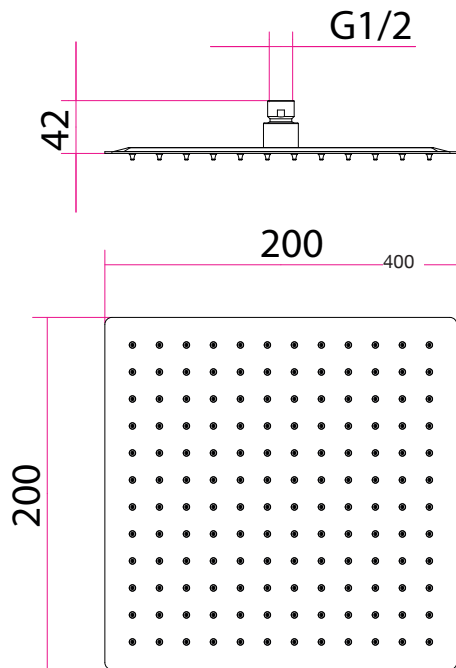

Nuance Slimline Square 200mm Shower Head INS37038

Specification

Finish	Chrome
Dimensions	42(h) x 200(w) mm
Weight	0.63 kg
Overhead Material	Stainless Steel
Overhead Size	200mm
Min Operating Pressure	0.2 Bar