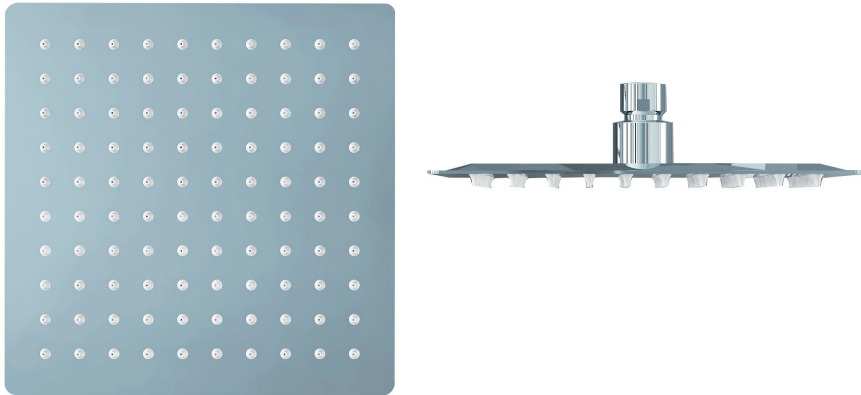

Nuance Slimline Square 200mm Shower Head INS37038

Specification

Finish	Chrome
Dimensions	42(h) x 200(w) mm
Weight	0.63 kg
Overhead Material	Stainless Steel
Overhead Size	200mm
Min Operating Pressure	0.2 Bar