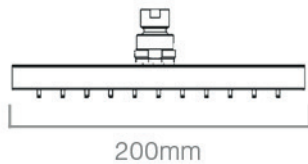

Nuance Square Wall Arm + 200mm ABS Shower Head INS37015

Specification

Finish	Chrome
Weight	0.85 kg
Overhead Size	200mm
Overhead Material	ABS
Shower Arm Length	400mm

Key Features + Benefits

10

Year
Guarantee