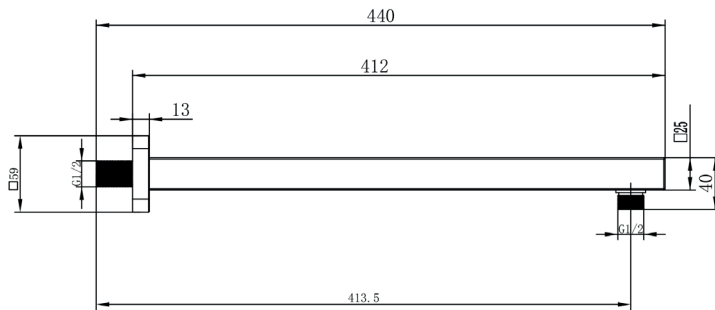

Nuance Square Wall Arm + 200mm ABS Shower Head INS37015

Specification

Finish	Chrome
Weight	0.85 kg
Overhead Size	200mm
Overhead Material	ABS
Shower Arm Length	400mm

Key Features + Benefits

10

Year
Guarantee