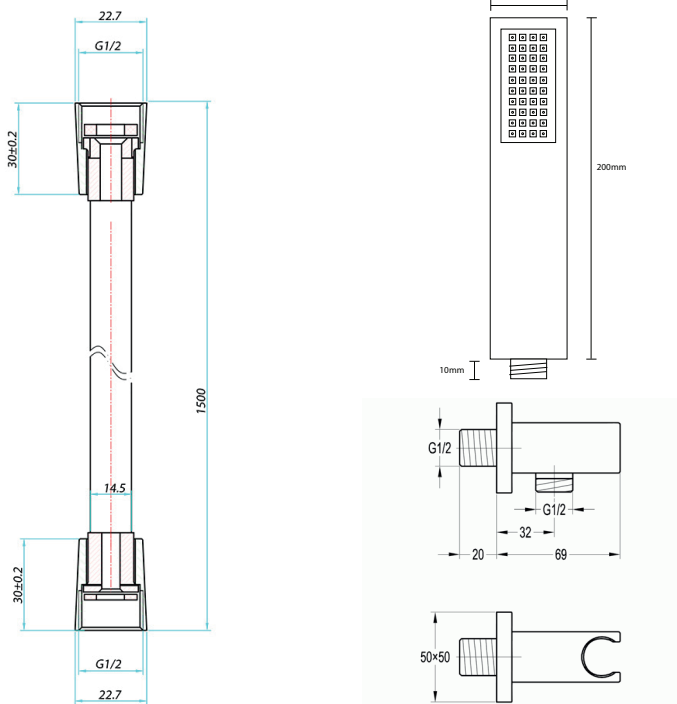

Nuance Square Wall Outlet Elbow, Bracket, Standard Hose + Square Pencil ABS Handset INS37014

Specification

Finish	Chrome
Dimensions	-(h) x -(w) x -(d) mm
Weight	0.85 kg
Body Material	-
Hose Material	Reinforced PVC
Hose Length	1500mm
Hose Type	Smooth
Hose Connection	½" Threaded
Hose Bore	7mm
Overhead	-
Overhead Material	-
Overhead Size	-
Shower Arm Length	-
Handset Material	ABS
Handset Functions	Single
Handset Rub Clean	-
Riser Rail	-
Fast Fix Kit	-
Valve Inlet Centres	-
Valve Connection	-
Valve Handle Material	-
Min Operating Pressure	-
Max Operating Pressure	-
Max Static Pressure	-
Max Operating Temperature	-
Thermostatic Safety Stop Setting	-
Flow Restrictor	-
Cool Body	-