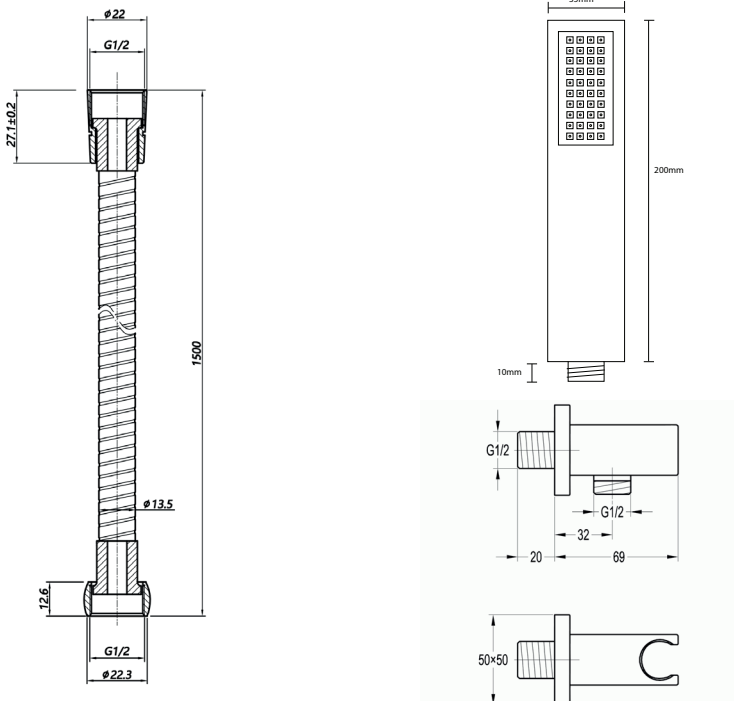

### Nuance Square Wall Outlet Elbow, Bracket, Standard Hose + Square Pencil ABS Handset INS37013

#### Specification

Finish	Chome
Dimensions	-(h) x -(w) x -(d) mm
Weight	0.85 kg
Body Material	-
Hose Material	Stainless Steel
Hose Length	1500mm
Hose Type	Standard
Hose Connection	½" Threaded
Hose Bore	7mm
Overhead	-
Overhead Material	-
Overhead Size	-
Shower Arm Length	-
Handset Material	ABS
Handset Functions	Single
Handset Rub Clean	-
Riser Rail	-
Fast Fix Kit	-
Valve Inlet Centres	-
Valve Connection	-
Valve Handle Material	-
Min Operating Pressure	-
Max Operating Pressure	-
Max Static Pressure	-
Max Operating Temperature	-
Thermostatic Safety Stop Setting	-
Flow Restrictor	-
Cool Body	-