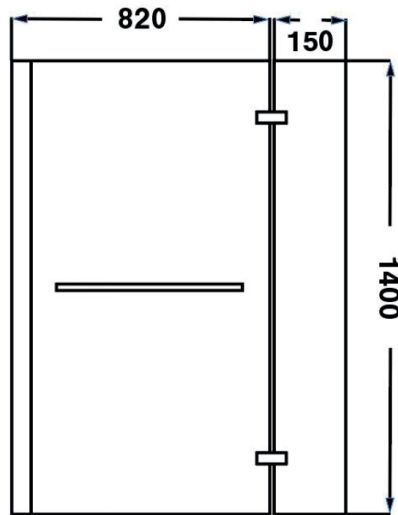

Nowton 6mm Shower Bath Screen INSNOW044

Specification

Frame Finish	Brushed Brass
Glass Finish	Clear
Cover Finish	Brushed Brass
Fixings	Concealed
Seals	Clear PVC
Dimensions	1400(h) x 820(w) mm
Weight	24 kg
Glass Thickness	6mm toughened safety glass