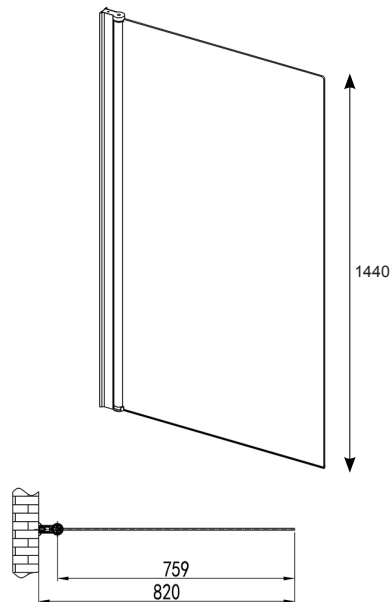

Nowton 6mm Straight Bath Screen INSNOW042

Specification

Frame Finish	Brushed Brass
Glass Finish	Clear
Cover Finish	Brushed Brass
Fixings	Concealed
Seals	Clear PVC
Dimensions	1440(h) x 820(w) mm
Weight	23 kg
Glass Thickness	6mm toughened safety glass