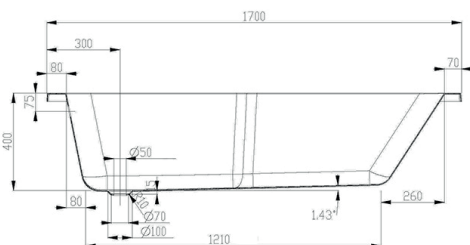

Key Features + Benefits

Certifications + Approvals

Imex Ceramics

15 Millbrook Industrial Estate, Sybron Way, Crowborough TN6 3DU. Technical Support – Tel: 01530 835598 Email: sales@imex.team

All information on the data sheet is correct at the time of publication. All measurements are approximate and subject to standard tolerances.