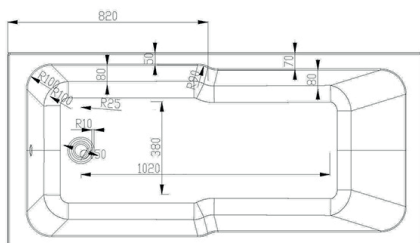

Key Features + Benefits

Certifications + Approvals

Imex Ceramics

15 Millbrook Industrial Estate, Sybron Way, Crowborough TN6 3DU. Technical Support – Tel: 01530 835598 Email: sales@imex.team

All information on the data sheet is correct at the time of publication. All measurements are approximate and subject to standard tolerances.