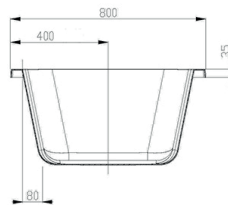

Nowton Instinct Premiercast Keyhole Shower Bath INSNOW039

Specification

Finish	White
Dimensions	430(h) x 1800(w) x 800(d) mm
Weight	27kg
Bath Type	Standard Showerbath
Tapholes	Can be drilled
Water Capacity	210 litres
Legs Supplied	Yes
Leg Fixing Type	Bars with 5 adjustable feet
Legs Adjustable	Yes
Bath Surface Material	Acrylic
Bath Surface Material Thickness	5mm
Waste Supplied	No
Overflow Supplied	No
Overflow Height	320mm
Encapsulated Base Board	Yes
Base Board Material	Timber
Material Used to Cover Base Board	7 layers of resin and fiberglass bonding

Spares

Leg Pack	IMCLEGPack3

The Company is not responsible for the installation of the spares supplied, which must always be fitted by a competent person. Parts supplied are in many cases identical to the original component whilst others are offered as a suitable alternative. All spares listed are suitable for direct replacement unless stated. The Company reserves the right to change product specification without prior notice.

Key Features + Benefits

Certifications + Approvals

Imex Ceramics

15 Millbrook Industrial Estate, Sybron Way, Crowborough TN6 3DU. Technical Support – Tel: 01530 835598 Email: sales@imex.team

All information on the data sheet is correct at the time of publication. All measurements are approximate and subject to standard tolerances.