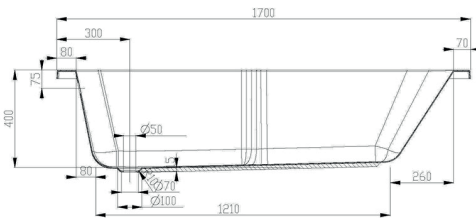

Key Features + Benefits

Certifications + Approvals

Imex Ceramics

15 Millbrook Industrial Estate, Sybron Way, Crowborough TN6 3DU. Technical Support – Tel: 01530 835598 Email: sales@imex.team

All information on the data sheet is correct at the time of publication. All measurements are approximate and subject to standard tolerances.