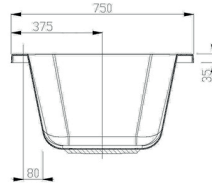

Nowton Instinct Premiercast Keyhole Shower Bath INSNOW038

Specification

Finish	White
Dimensions	430(h) x 1700(w) x 750(d) mm
Weight	26kg
Bath Type	Standard Showerbath
Tapholes	Can be drilled
Water Capacity	200 litres
Legs Supplied	Yes
Leg Fixing Type	Bars with 5 adjustable feet
Legs Adjustable	Yes
Bath Surface Material	Acrylic
Bath Surface Material Thickness	5mm
Waste Supplied	No
Overflow Supplied	No
Overflow Height	320mm
Encapsulated Base Board	Yes
Base Board Material	Timber
Material Used to Cover Base Board	7 layers of resin and fiberglass bonding

Spares

Leg Pack	IMCLEGPACK3

The Company is not responsible for the installation of the spares supplied, which must always be fitted by a competent person. Parts supplied are in many cases identical to the original component whilst others are offered as a suitable alternative. All spares listed are suitable for direct replacement unless stated. The Company reserves the right to change product specification without prior notice.

Key Features + Benefits

Certifications + Approvals

Imex Ceramics

15 Millbrook Industrial Estate, Sybron Way, Crowborough TN6 3DU. Technical Support – Tel: 01530 835598 Email: sales@imex.team

All information on the data sheet is correct at the time of publication. All measurements are approximate and subject to standard tolerances.