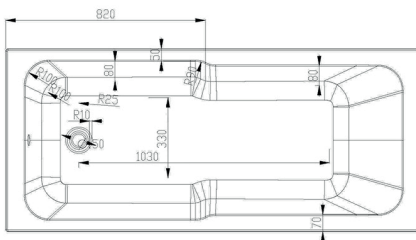

Key Features + Benefits

Certifications + Approvals

Imex Ceramics

15 Millbrook Industrial Estate, Sybron Way, Crowborough TN6 3DU. Technical Support – Tel: 01530 835598 Email: sales@imex.team

All information on the data sheet is correct at the time of publication. All measurements are approximate and subject to standard tolerances.