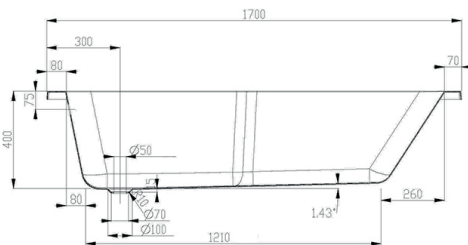

Key Features + Benefits

Certifications + Approvals

Imex Ceramics

15 Millbrook Industrial Estate, Sybron Way, Crowborough TN6 3DU. Technical Support – Tel: 01530 835598 Email: sales@imex.team

All information on the data sheet is correct at the time of publication. All measurements are approximate and subject to standard tolerances.