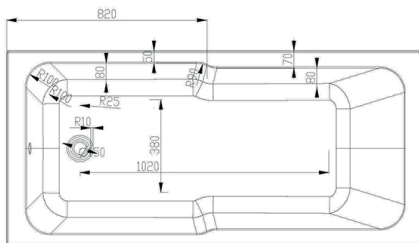

Key Features + Benefits

Certifications + Approvals

Imex Ceramics

15 Millbrook Industrial Estate, Sybron Way, Crowborough TN6 3DU. Technical Support – Tel: 01530 835598 Email: sales@imex.team

All information on the data sheet is correct at the time of publication. All measurements are approximate and subject to standard tolerances.