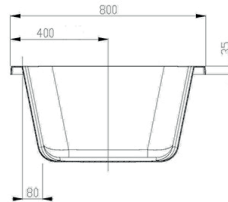

Nowton Instinct Cast Keyhole Shower Bath INSNOW036

Specification

Finish	White
Dimensions	430(h) x 1800(w) x 800(d) mm
Weight	25kg
Bath Type	Standard Showerbath
Tapholes	Can be drilled
Water Capacity	210 litres
Legs Supplied	Yes
Leg Fixing Type	Bars with 5 adjustable feet
Legs Adjustable	Yes
Bath Surface Material	Acrylic
Bath Surface Material Thickness	5mm
Waste Supplied	No
Overflow Supplied	No
Overflow Height	320mm
Encapsulated Base Board	Yes
Base Board Material	Timber
Material Used to Cover Base Board	Chop spray resin and fiberglass

Spares

Leg Pack	IMCLEGPack1

The Company is not responsible for the installation of the spares supplied, which must always be fitted by a competent person. Parts supplied are in many cases identical to the original component whilst others are offered as a suitable alternative. All spares listed are suitable for direct replacement unless stated. The Company reserves the right to change product specification without prior notice.

Key Features + Benefits

Certifications + Approvals

Imex Ceramics

15 Millbrook Industrial Estate, Sybron Way, Crowborough TN6 3DU. Technical Support – Tel: 01530 835598 Email: sales@imex.team

All information on the data sheet is correct at the time of publication. All measurements are approximate and subject to standard tolerances.