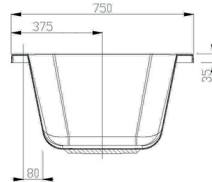

Nowton Instinct Cast Keyhole Shower Bath INSNOW035

Specification

Finish	White
Dimensions	430(h) x 1700(w) x 750(d) mm
Weight	23kg
Bath Type	Standard Showerbath
Tapholes	Can be drilled
Water Capacity	200 litres
Legs Supplied	Yes
Leg Fixing Type	Bars with 5 adjustable feet
Legs Adjustable	Yes
Bath Surface Material	Acrylic
Bath Surface Material Thickness	5mm
Waste Supplied	No
Overflow Supplied	No
Overflow Height	320mm
Encapsulated Base Board	Yes
Base Board Material	Timber
Material Used to Cover Base Board	Chop spray resin and fiberglass

Spares

Leg Pack	IMCLEGPack1

The Company is not responsible for the installation of the spares supplied, which must always be fitted by a competent person. Parts supplied are in many cases identical to the original component whilst others are offered as a suitable alternative. All spares listed are suitable for direct replacement unless stated. The Company reserves the right to change product specification without prior notice.

Key Features + Benefits

Certifications + Approvals

Imex Ceramics

15 Millbrook Industrial Estate, Sybron Way, Crowborough TN6 3DU. Technical Support – Tel: 01530 835598 Email: sales@imex.team

All information on the data sheet is correct at the time of publication. All measurements are approximate and subject to standard tolerances.