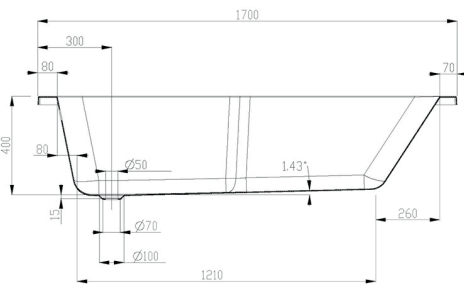

Nowton Instinct Cast Keyhole Shower Bath INSNOW034

Specification

| | |
|-----------------------------------|---------------------------------|
| Finish | White |
| Dimensions | 430(h) x 1700(w) x 700(d) mm |
| Weight | 20kg |
| Bath Type | Standard Showerbath |
| Tapholes | Can be drilled |
| Water Capacity | 185 litres |
| Legs Supplied | Yes |
| Leg Fixing Type | Bars with 5 adjustable feet |
| Legs Adjustable | Yes |
| Bath Surface Material | Acrylic |
| Bath Surface Material Thickness | 5mm |
| Waste Supplied | No |
| Overflow Supplied | No |
| Overflow Height | 320mm |
| Encapsulated Base Board | Yes |
| Base Board Material | Timber |
| Material Used to Cover Base Board | Chop spray resin and fiberglass |

Key Features + Benefits

| | |
|--------------------------------|--|
| 25 Year Guarantee | 185 Litres Bath Capacity |
|--------------------------------|--|

Certifications + Approvals

Imex Ceramics

15 Millbrook Industrial Estate, Sybron Way, Crowborough TN6 3DU. Technical Support – Tel: 01530 835598 Email: sales@imex.team