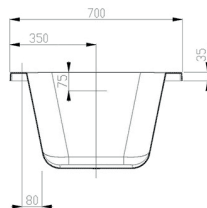

Nowton Instinct Cast Keyhole Shower Bath INSNOW034

Specification

| | |
|-----------------------------------|---------------------------------|
| Finish | White |
| Dimensions | 430(h) x 1700(w) x 700(d) mm |
| Weight | 20kg |
| Bath Type | Standard Showerbath |
| Tapholes | Can be drilled |
| Water Capacity | 185 litres |
| Legs Supplied | Yes |
| Leg Fixing Type | Bars with 5 adjustable feet |
| Legs Adjustable | Yes |
| Bath Surface Material | Acrylic |
| Bath Surface Material Thickness | 5mm |
| Waste Supplied | No |
| Overflow Supplied | No |
| Overflow Height | 320mm |
| Encapsulated Base Board | Yes |
| Base Board Material | Timber |
| Material Used to Cover Base Board | Chop spray resin and fiberglass |

Key Features + Benefits

| | |
|--------------------------------|--|
| 25 Year Guarantee | 185 Litres Bath Capacity |
|--------------------------------|--|

Certifications + Approvals

Imex Ceramics

15 Millbrook Industrial Estate, Sybron Way, Crowborough TN6 3DU. Technical Support – Tel: 01530 835598 Email: sales@imex.team