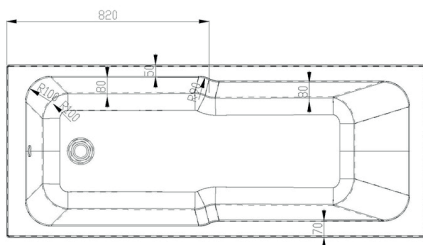

Key Features + Benefits

25 Year Guarantee	185 Litres Bath Capacity

Certifications + Approvals

Imex Ceramics

15 Millbrook Industrial Estate, Sybron Way, Crowborough TN6 3DU. Technical Support – Tel: 01530 835598 Email: sales@imex.team

All information on the data sheet is correct at the time of publication. All measurements are approximate and subject to standard tolerances.