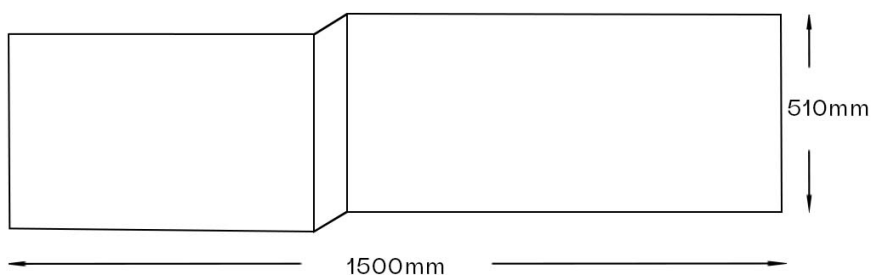

Nowton 1500 Shower Bath Front Panel INSNOW033

Specification

Finish	White
Dimensions	510(h) x 1500(w) x 45(d) mm
Weight	5.5kg
Bath Type	Bath panel
Surface Material	Acrylic
Surface Material Thickness	5mm

* 45mm depth