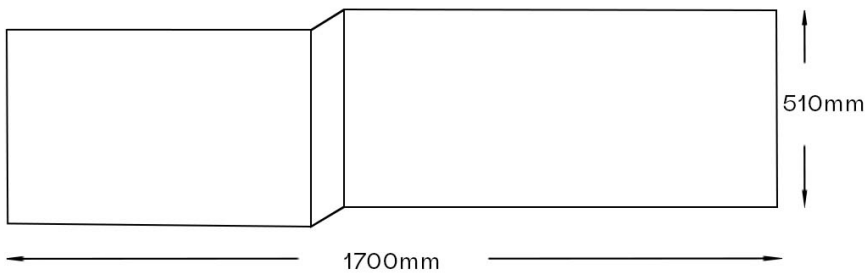

Nowton 1700 Shower Bath Front Panel INSNOW032

Specification

| | |
|----------------------------|-----------------------------|
| Finish | White |
| Dimensions | 510(h) x 1700(w) x 45(d) mm |
| Weight | 5.5kg |
| Bath Type | Bath panel |
| Surface Material | Acrylic |
| Surface Material Thickness | 5mm |