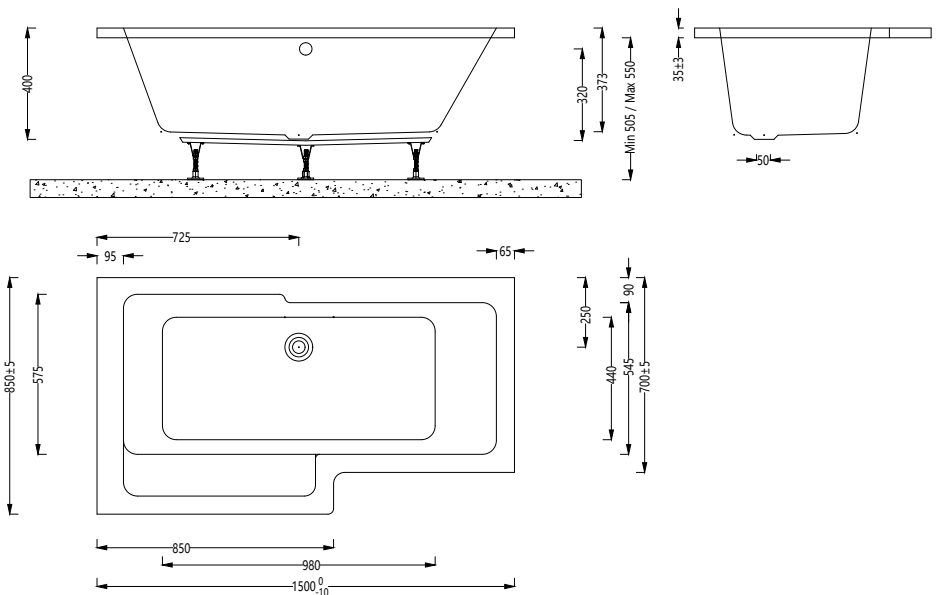

Nowton Instinct Cast Shower Bath 1500 (Left Hand) INSNOW030

Specification

Finish	White
Dimensions	505-550(h) x 1500(w) x 850(d) mm
Weight	21 kg
Bath Type	Standard Shower Bath
Tapholes	Can be drilled
Water Capacity	185 Litres
Legs Supplied	Yes
Leg Fixing Type	Bars with 5 adjustable feet
Legs Adjustable	Yes
Bath Surface Material	Acrylic
Bath Surface Material Thickness	5mm
Waste Supplied	No
Overflow Supplied	No
Overflow Height	320mm
Encapsulated Base Board	Yes
Base Board Material	Timber
Material Used to Cover Base Board	Chop spray resin and fiberglass