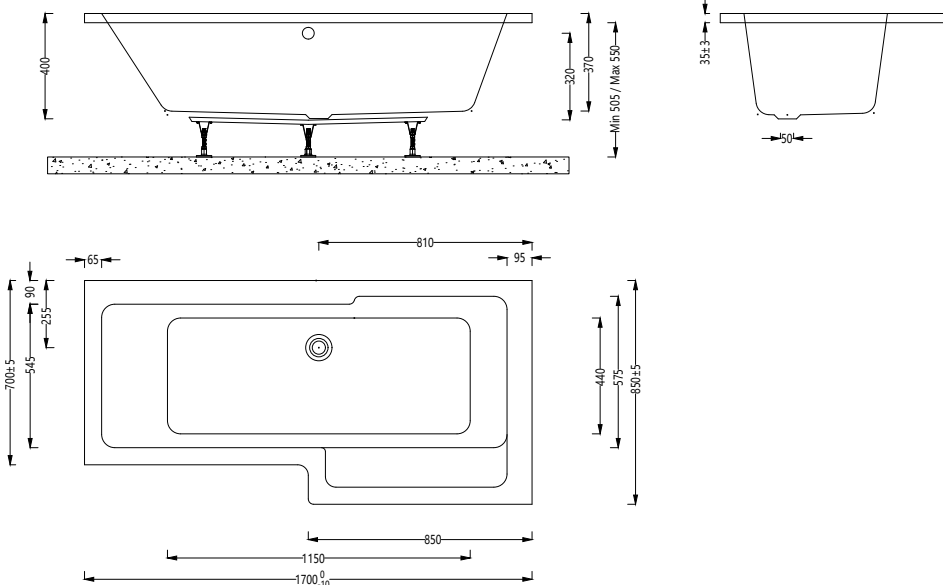

Key Features + Benefits

Certifications + Accreditations

Imex Ceramics

15 Millbrook Industrial Estate, Sybron Way, Crowborough TN6 3DU. Technical Support – Tel: 01530 835598 Email: sales@imexceramic.co.uk

All information on the data sheet is correct at the time of publication. All measurements are approximate and subject to standard tolerances.