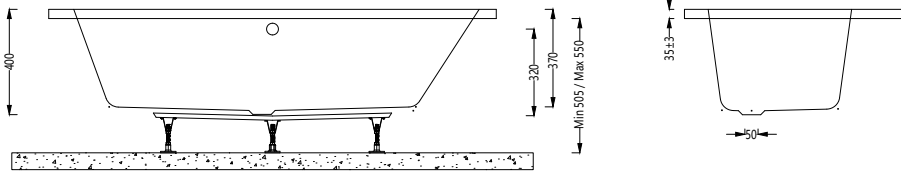

Key Features + Benefits

Certifications + Accreditations

Imex Ceramics

15 Millbrook Industrial Estate, Sybron Way, Crowborough TN6 3DU. Technical Support – Tel: 01530 835598 Email: sales@imexceramic.co.uk

All information on the data sheet is correct at the time of publication. All measurements are approximate and subject to standard tolerances.