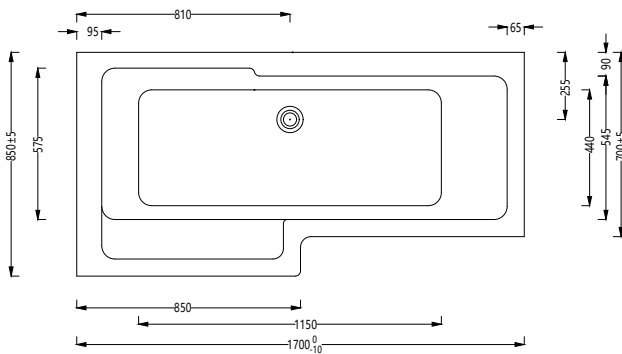

Key Features + Benefits

Certifications + Accreditations

Imex Ceramics

15 Millbrook Industrial Estate, Sybron Way, Crowborough TN6 3DU. Technical Support – Tel: 01530 835598 Email: sales@imexceramic.co.uk

All information on the data sheet is correct at the time of publication. All measurements are approximate and subject to standard tolerances.