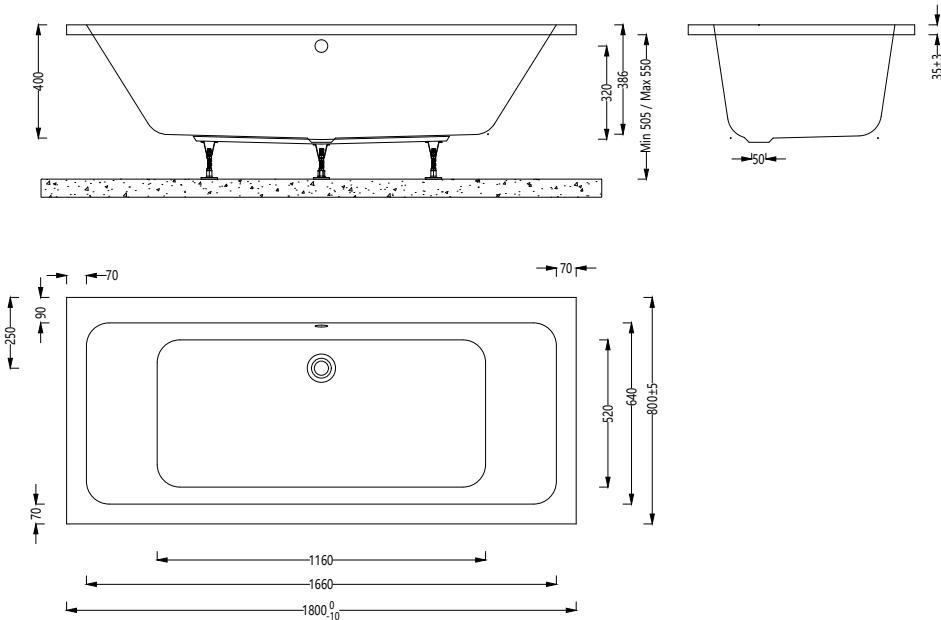

Key Features + Benefits

Certifications + Accreditations

Imex Ceramics

15 Millbrook Industrial Estate, Sybron Way, Crowborough TN6 3DU. Technical Support – Tel: 01530 835598 Email: sales@imexceramic.co.uk

All information on the data sheet is correct at the time of publication. All measurements are approximate and subject to standard tolerances.