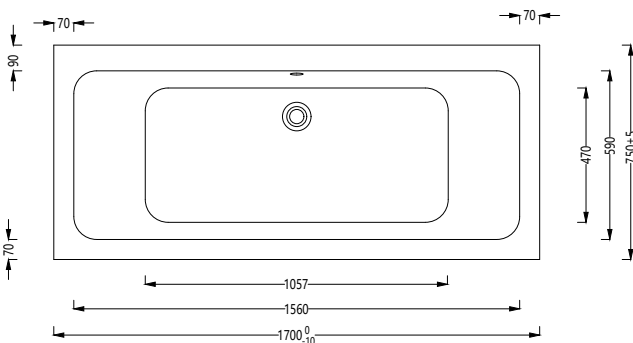

Nowton Instinct Cast Double Ended Bath INSNOW026

Specification

Finish	White
Dimensions	505-550(h) x 1700(w) x 750(d) mm
Weight	21.5kg
Bath Type	Standard double ended
Tapholes	Can be drilled
Water Capacity	185 Litres
Legs Supplied	Yes
Leg Fixing Type	Bars with 5 adjustable feet
Legs Adjustable	Yes
Bath Surface Material	Acrylic
Bath Surface Material Thickness	5mm
Waste Supplied	No
Overflow Supplied	No
Overflow Height	320mm
Encapsulated Base Board	Yes
Base Board Material	Timber
Material Used to Cover Base Board	Chop spray resin and fiberglass