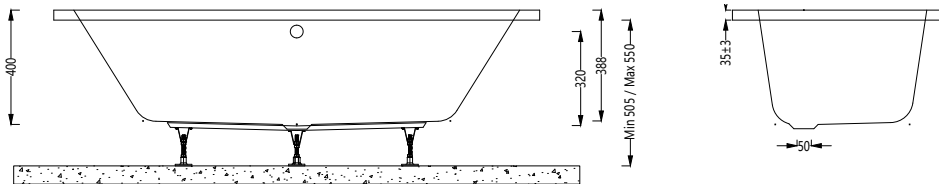

Nowton Instinct Cast Double Ended Bath INSNOW026

Specification

Finish	White
Dimensions	505-550(h) x 1700(w) x 750(d) mm
Weight	21.5kg
Bath Type	Standard double ended
Tapholes	Can be drilled
Water Capacity	185 Litres
Legs Supplied	Yes
Leg Fixing Type	Bars with 5 adjustable feet
Legs Adjustable	Yes
Bath Surface Material	Acrylic
Bath Surface Material Thickness	5mm
Waste Supplied	No
Overflow Supplied	No
Overflow Height	320mm
Encapsulated Base Board	Yes
Base Board Material	Timber
Material Used to Cover Base Board	Chop spray resin and fiberglass