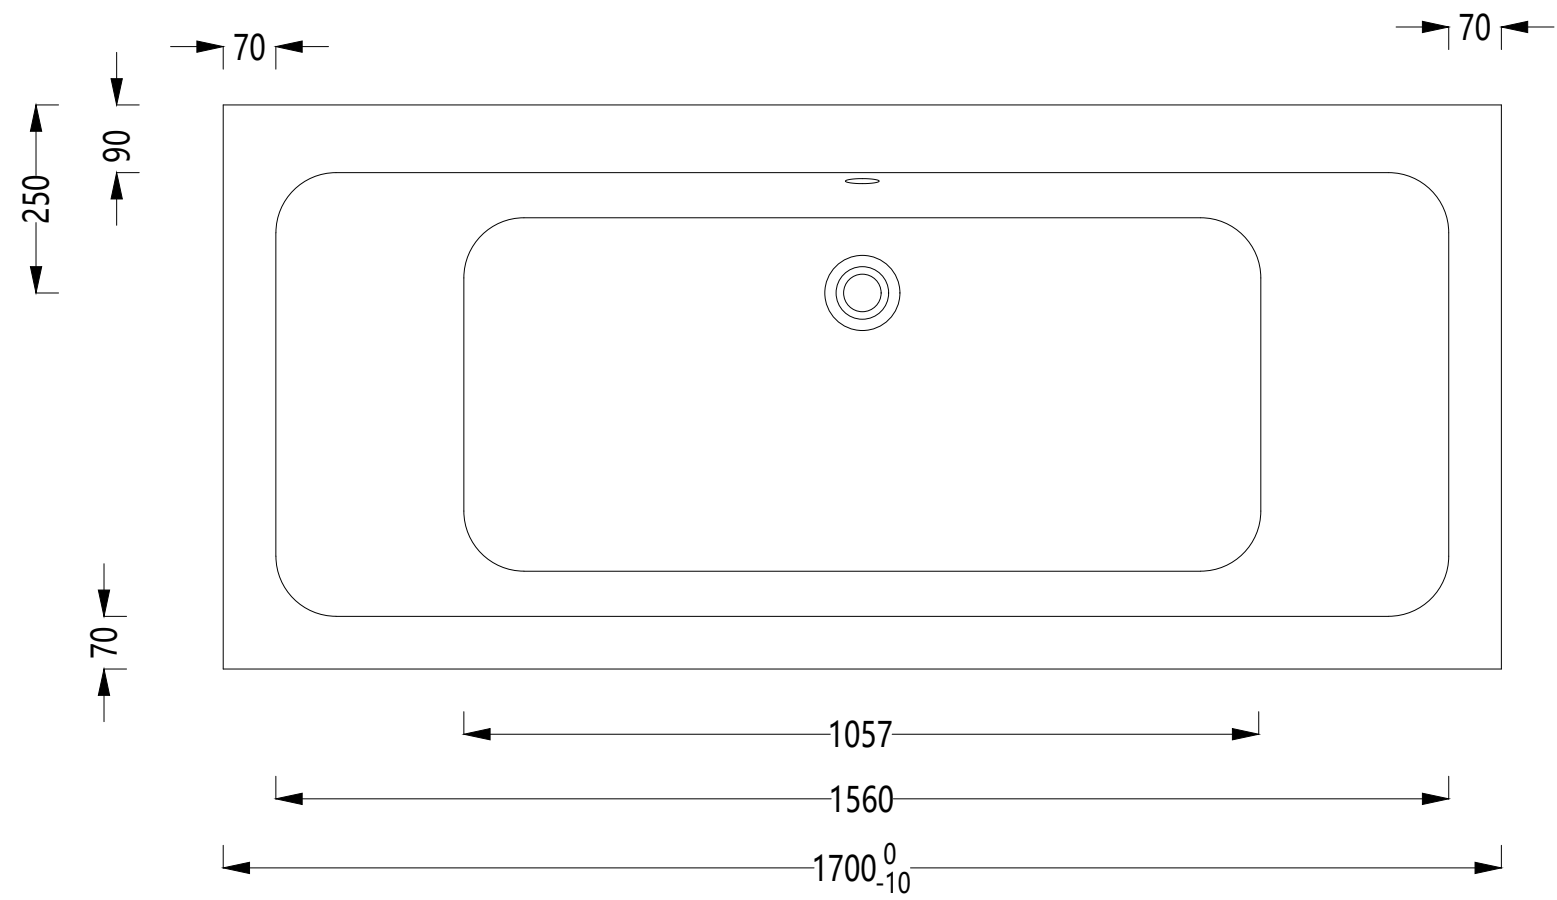

320
388
Min 505 / Max 550

Imex Ceramics UK Technical Drawings

IMEX CAST CODE
IMC QDE17X75