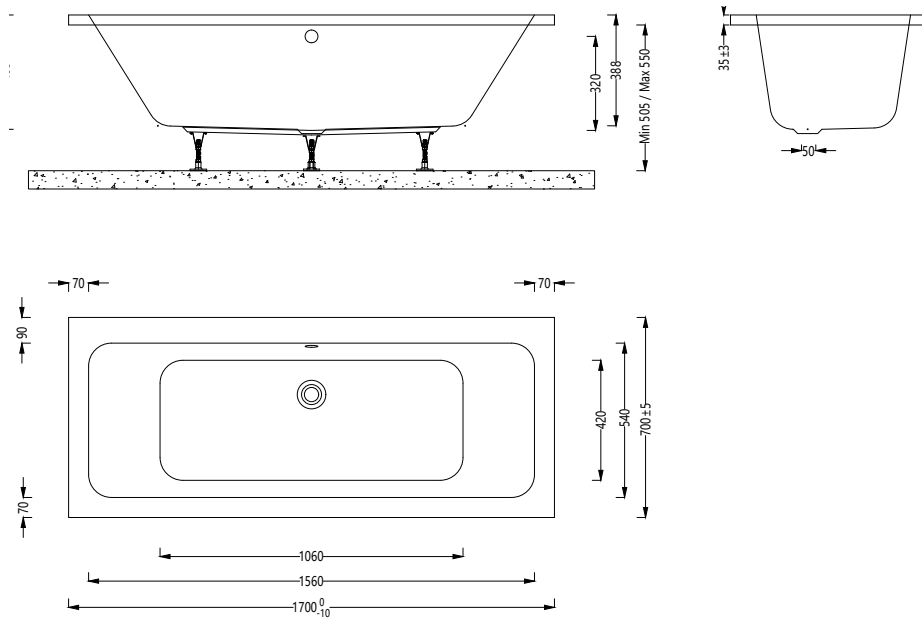

Key Features + Benefits

Imex Ceramics

15 Millbrook Industrial Estate, Sybron Way, Crowborough TN6 3DU. Technical Support – Tel: 01530 835598 Email: sales@imexceramic.co.uk

All information on the data sheet is correct at the time of publication. All measurements are approximate and subject to standard tolerances.

Certifications + Accreditations