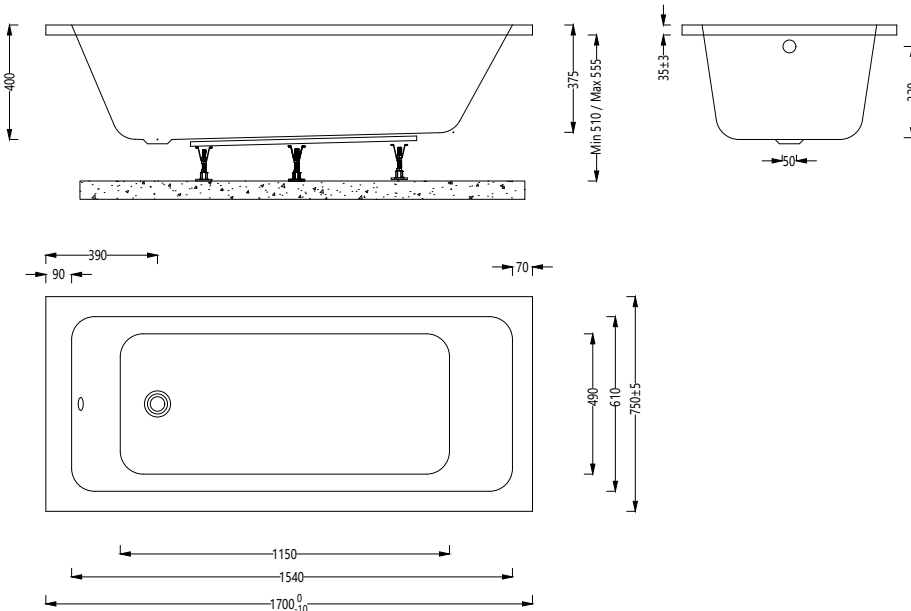

Key Features + Benefits

Certifications + Accreditations

Imex Ceramics

15 Millbrook Industrial Estate, Sybron Way, Crowborough TN6 3DU. Technical Support – Tel: 01530 835598 Email: sales@imexceramic.co.uk

All information on the data sheet is correct at the time of publication. All measurements are approximate and subject to standard tolerances.