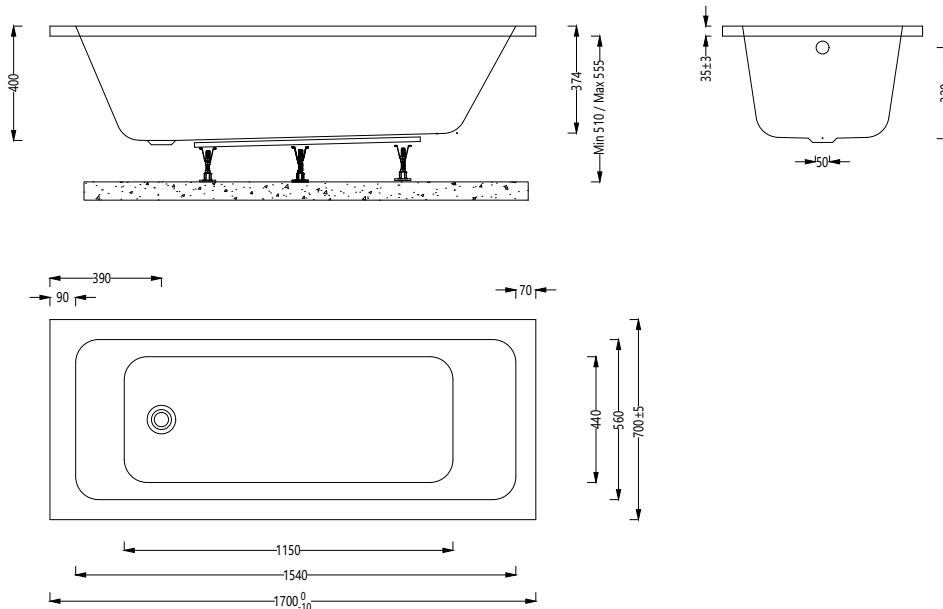

Nowton Instinct Cast Single Ended Bath INSNOW022

Specification

Finish	White
Dimensions	510-555(h) x 1700(w) x 700(d) mm
Weight	20kg
Bath Type	Standard single ended
Tapholes	Can be drilled
Water Capacity	185 Litres
Legs Supplied	Yes
Leg Fixing Type	Bars with 5 adjustable feet
Legs Adjustable	Yes
Bath Surface Material	Acrylic
Bath Surface Material Thickness	5mm
Waste Supplied	No
Overflow Supplied	No
Overflow Height	320mm
Encapsulated Base Board	Yes
Base Board Material	Timber
Material Used to Cover Base Board	Chop spray resin and fiberglass