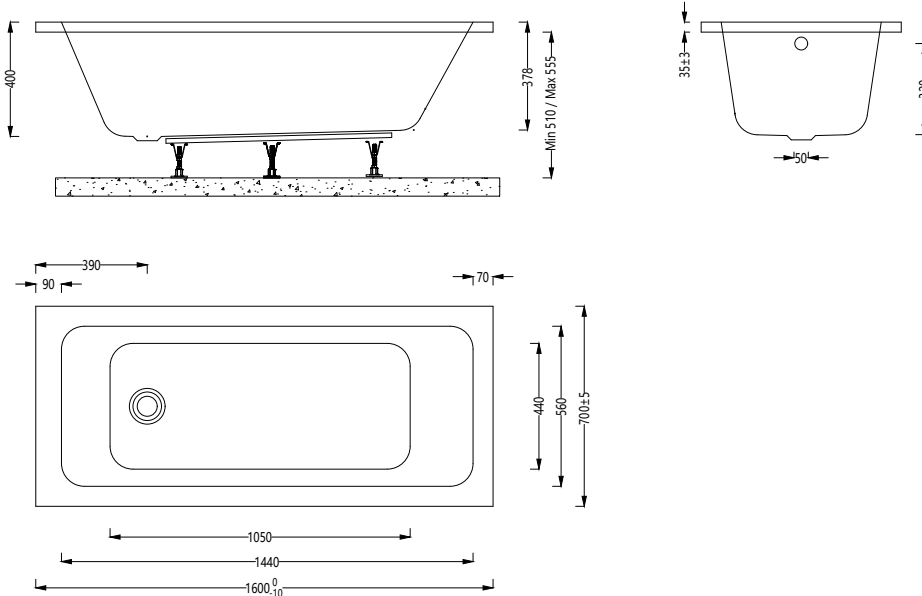

### Nowton Instinct Cast Single Ended Bath INSNOW021

#### Specification

Finish	White
Dimensions	510-555(h) x 1600(w) x 700(d) mm
Weight	19kg
Bath Type	Standard single ended
Tapholes	Can be drilled
Water Capacity	175 Litres
Legs Supplied	Yes
Leg Fixing Type	Bars with 5 adjustable feet
Legs Adjustable	Yes
Bath Surface Material	Acrylic
Bath Surface Material Thickness	5mm
Waste Supplied	No
Overflow Supplied	No
Overflow Height	320mm
Encapsulated Base Board	Yes
Base Board Material	Timber
Material Used to Cover Base Board	Chop spray resin and fiberglass