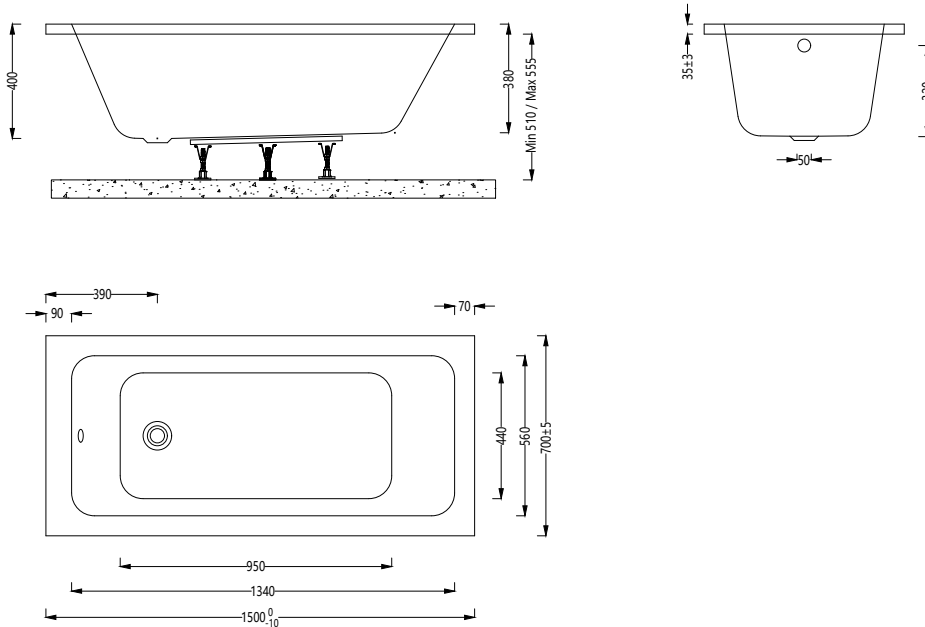

### Nowton Instinct Cast Single Ended Bath INSNOW020

#### Specification

Finish	White
Dimensions	510-555(h) x 1500(w) x 700(d) mm
Weight	18kg
Bath Type	Standard single ended
Tapholes	Can be drilled
Water Capacity	165 Litres
Legs Supplied	Yes
Leg Fixing Type	Bars with 5 adjustable feet
Legs Adjustable	Yes
Bath Surface Material	Acrylic
Bath Surface Material Thickness	5mm
Waste Supplied	No
Overflow Supplied	No
Overflow Height	320mm
Encapsulated Base Board	Yes
Base Board Material	Timber
Material Used to Cover Base Board	Chop spray resin and fiberglass