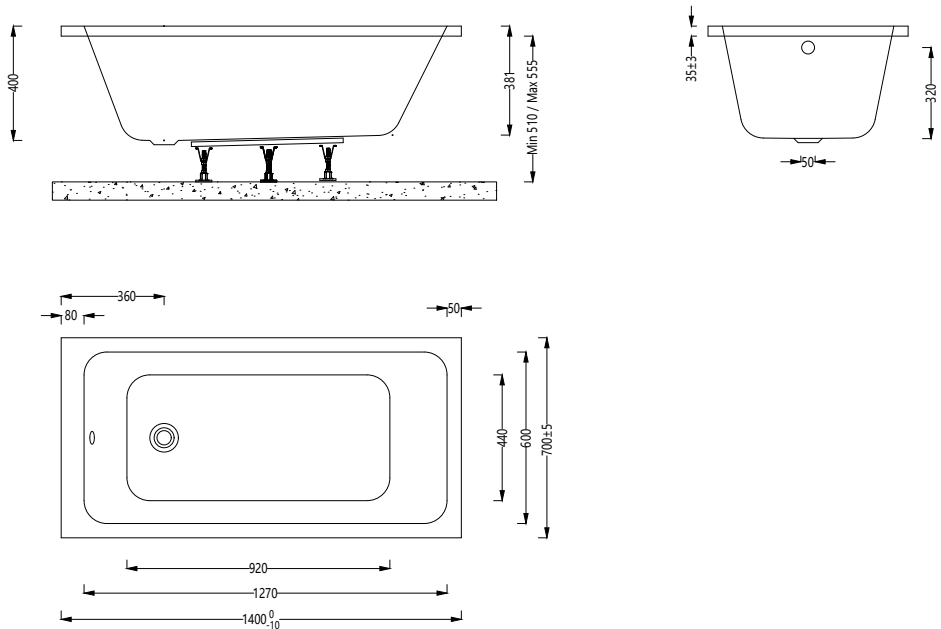

Nowton Instinct Cast Single Ended Bath INSNOW019

Specification

Finish	White
Dimensions	510-555(h) x 1400(w) x 700(d) mm
Weight	17kg
Bath Type	Standard single ended
Tapholes	Can be drilled
Water Capacity	154 Litres
Legs Supplied	Yes
Leg Fixing Type	Bars with 5 adjustable feet
Legs Adjustable	Yes
Bath Surface Material	Acrylic
Bath Surface Material Thickness	5mm
Waste Supplied	No
Overflow Supplied	No
Overflow Height	320mm
Encapsulated Base Board	Yes
Base Board Material	Timber
Material Used to Cover Base Board	Chop spray resin and fiberglass