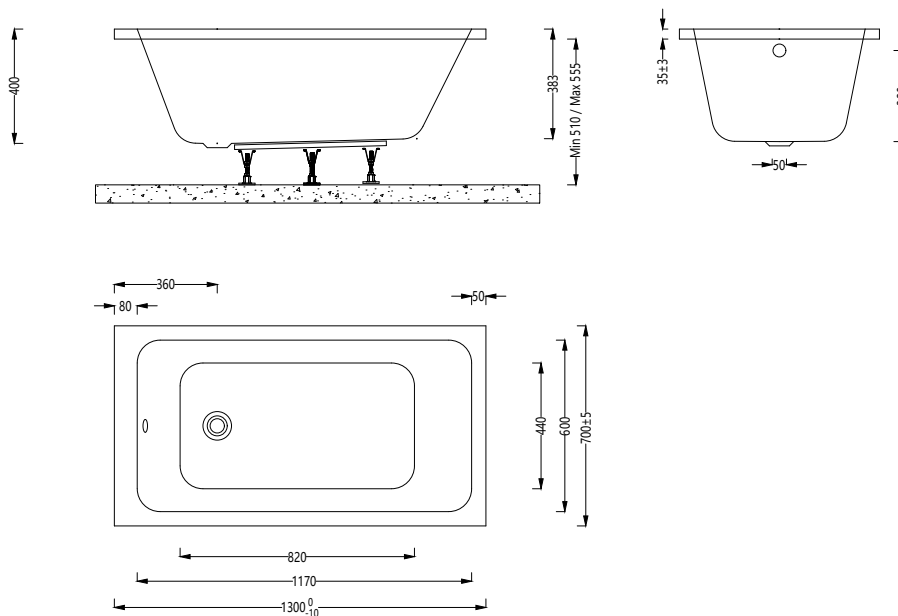

Nowton Instinct Cast Single Ended Bath INSNOW018

Specification

| | |
|-----------------------------------|----------------------------------|
| Finish | White |
| Dimensions | 510-555(h) x 1300(w) x 700(d) mm |
| Weight | 16kg |
| Bath Type | Standard single ended |
| Tapholes | Can be drilled |
| Water Capacity | 140 Litres |
| Legs Supplied | Yes |
| Leg Fixing Type | Bars with 5 adjustable feet |
| Legs Adjustable | Yes |
| Bath Surface Material | Acrylic |
| Bath Surface Material Thickness | 5mm |
| Waste Supplied | No |
| Overflow Supplied | No |
| Overflow Height | 320mm |
| Encapsulated Base Board | Yes |
| Base Board Material | Timber |
| Material Used to Cover Base Board | Chop spray resin and fiberglass |