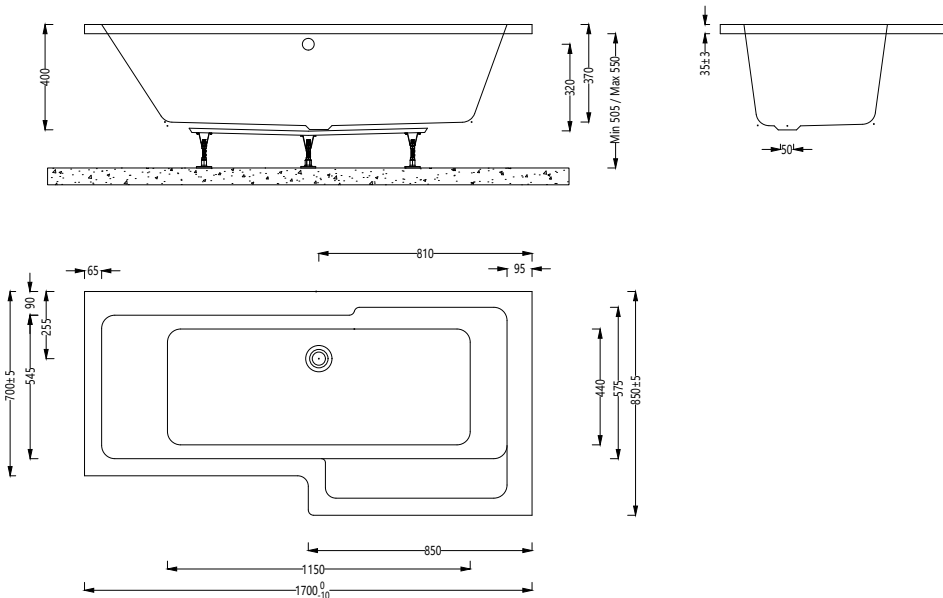

Key Features + Benefits

Certifications + Accreditations

Imex Ceramics

15 Millbrook Industrial Estate, Sybron Way, Crowborough TN6 3DU. Technical Support – Tel: 01530 835598 Email: sales@imexceramic.co.uk

All information on the data sheet is correct at the time of publication. All measurements are approximate and subject to standard tolerances.