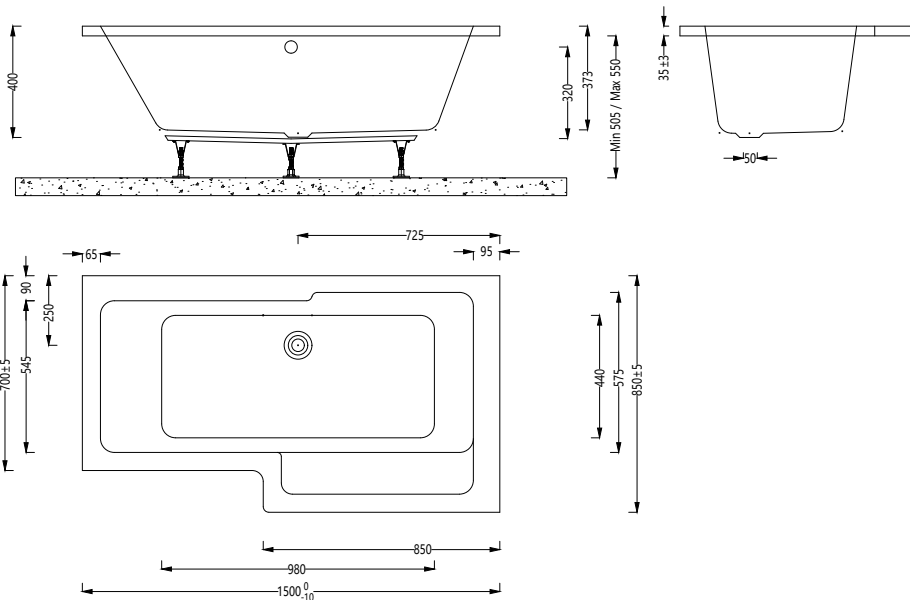

#### Specification

Finish	White
Dimensions	505-550(h) x 1500(w) x 850(d) mm
Weight	24kg
Bath Type	Standard shower bath
Tapholes	Can be drilled
Water Capacity	185 Litres
Legs Supplied	Yes
Leg Fixing Type	Bars with 5 adjustable feet
Legs Adjustable	Yes
Bath Surface Material	Acrylic
Bath Surface Material Thickness	5mm
Waste Supplied	No
Overflow Supplied	No
Overflow Height	320mm
Encapsulated Base Board	Yes
Base Board Material	Timber
Material Used to Cover Base Board	7 layers of resin and fiberglass bonding