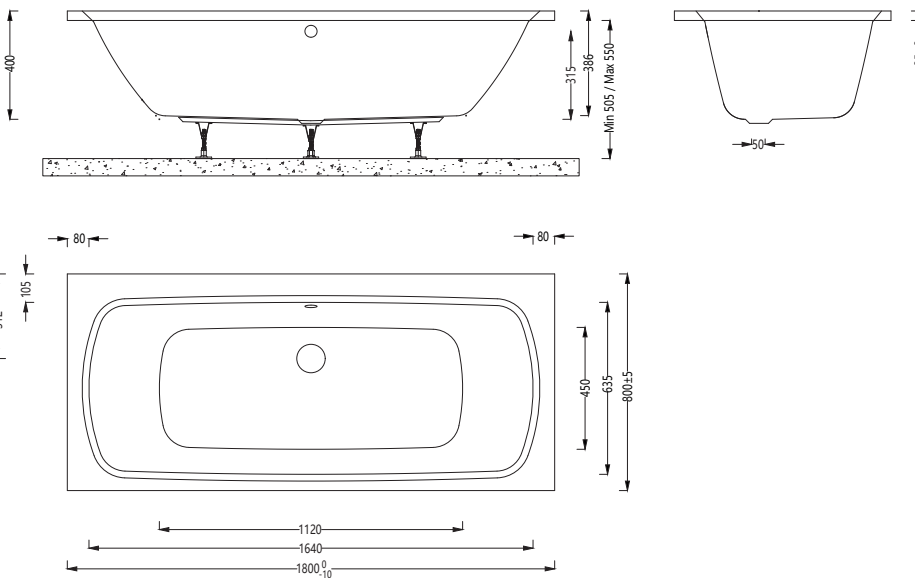

Key Features + Benefits

Certifications + Approvals

Imex Ceramics

15 Millbrook Industrial Estate, Sybron Way, Crowborough TN6 3DU. Technical Support – Tel: 01530 835598 Email: sales@imexceramic.co.uk

All information on the data sheet is correct at the time of publication. All measurements are approximate and subject to standard tolerances.