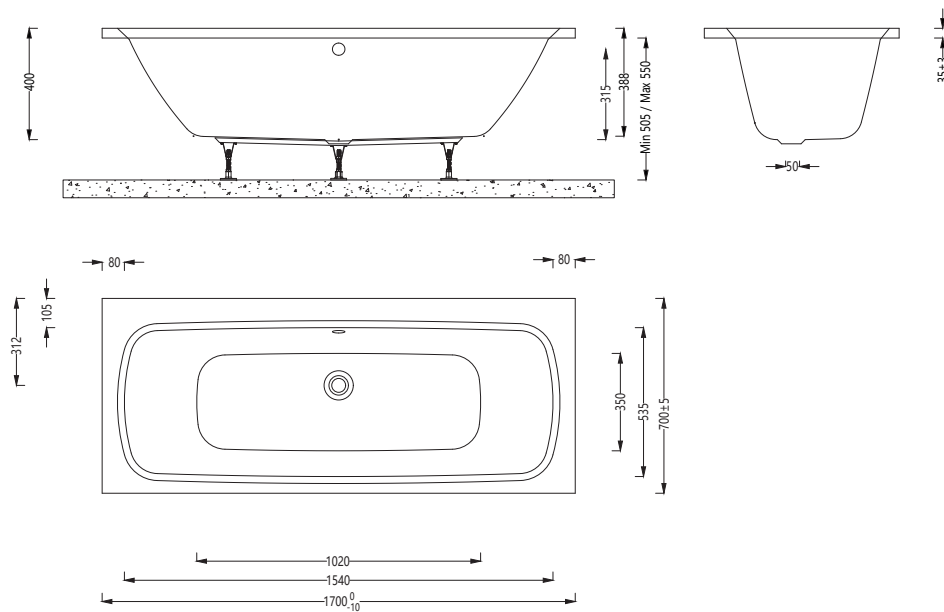

Nowton Instinct Premiercast Double Ended Bath INSNOW009

Specification

Finish	White
Dimensions	505-550(h) x 1700(w) x 700(d) mm
Weight	23.5kg
Bath Type	Standard double ended
Tapholes	Can be drilled
Water Capacity	180 litres
Legs Supplied	Yes
Leg Fixing Type	Bars with 5 adjustable feet
Legs Adjustable	Yes
Bath Surface Material	Acrylic
Bath Surface Material Thickness	5mm
Waste Supplied	No
Overflow Supplied	No
Overflow Height	315mm
Encapsulated Base Board	Yes
Base Board Material	Timber
Material Used to Cover Base Board	7 layers of resin and fiberglass bonding

Key Features + Benefits

25 Year Guarantee	180 Litres Bath Capacity
--------------------------------	--

Certifications + Approvals

Imex Ceramics

15 Millbrook Industrial Estate, Sybron Way, Crowborough TN6 3DU. Technical Support – Tel: 01530 835598 Email: sales@imexceramic.co.uk