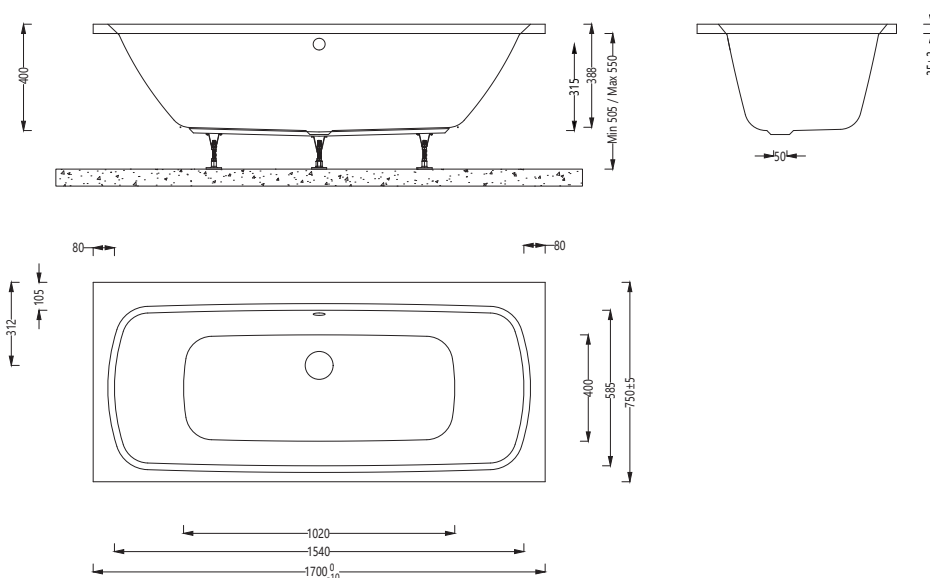

Key Features + Benefits

Certifications + Approvals

Imex Ceramics

15 Millbrook Industrial Estate, Sybron Way, Crowborough TN6 3DU. Technical Support – Tel: 01530 835598 Email: sales@imexceramic.co.uk

All information on the data sheet is correct at the time of publication. All measurements are approximate and subject to standard tolerances.