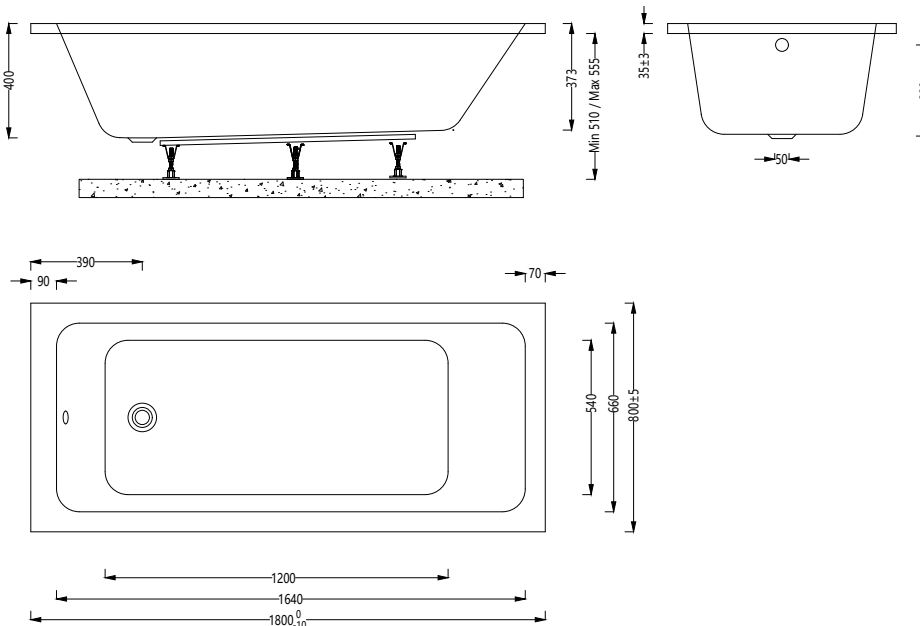

#### Specification

Finish	White
Dimensions	510-555(h) x 1800(w) x 800(d) mm
Weight	27kg
Bath Type	Standard single ended
Tapholes	Can be drilled
Water Capacity	220 Litres
Legs Supplied	Yes
Leg Fixing Type	Bars with 5 adjustable feet
Legs Adjustable	Yes
Bath Surface Material	Acrylic
Bath Surface Material Thickness	5mm
Waste Supplied	No
Overflow Supplied	No
Overflow Height	320mm
Encapsulated Base Board	Yes
Base Board Material	Timber
Material Used to Cover Base Board	7 layers of resin and fiberglass bonding