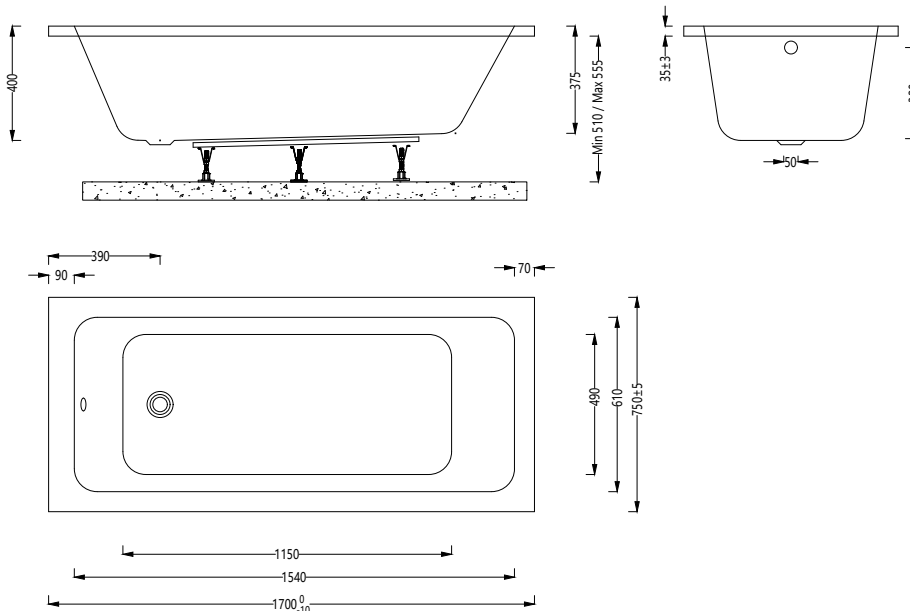

#### Specification

Finish	White
Dimensions	510-555(h) x 1700(w) x 750(d) mm
Weight	24.5kg
Bath Type	Standard single ended
Tapholes	Can be drilled
Water Capacity	195 Litres
Legs Supplied	Yes
Leg Fixing Type	Bars with 5 adjustable feet
Legs Adjustable	Yes
Bath Surface Material	Acrylic
Bath Surface Material Thickness	5mm
Waste Supplied	No
Overflow Supplied	No
Overflow Height	320mm
Encapsulated Base Board	Yes
Base Board Material	Timber
Material Used to Cover Base Board	7 layers of resin and fiberglass bonding