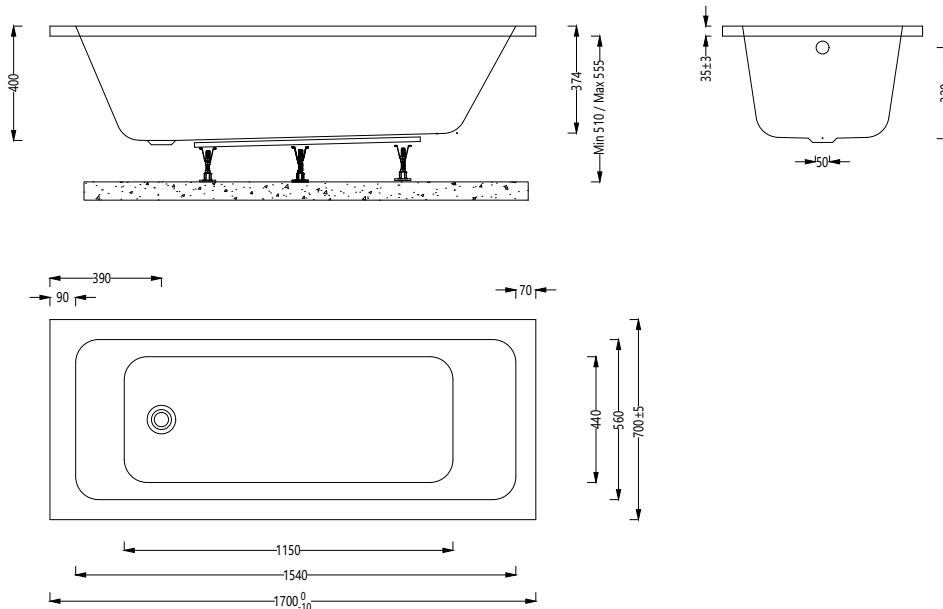

#### Specification

Finish	White
Dimensions	510-555(h) x 1700(w) x 700(d) mm
Weight	23.5kg
Bath Type	Standard single ended
Tapholes	Can be drilled
Water Capacity	185 Litres
Legs Supplied	Yes
Leg Fixing Type	Bars with 5 adjustable feet
Legs Adjustable	Yes
Bath Surface Material	Acrylic
Bath Surface Material Thickness	5mm
Waste Supplied	No
Overflow Supplied	No
Overflow Height	320mm
Encapsulated Base Board	Yes
Base Board Material	Timber
Material Used to Cover Base Board	7 layers of resin and fiberglass bonding