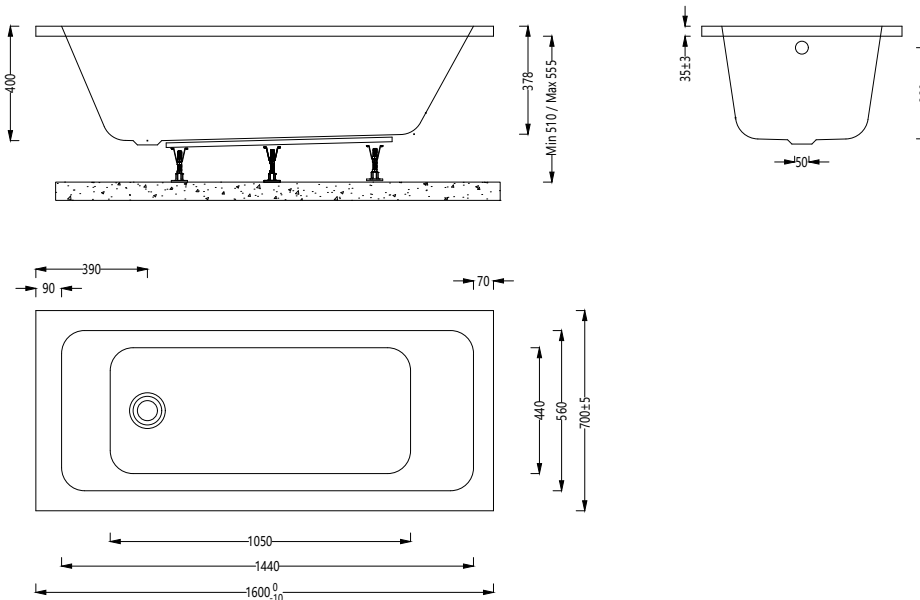

#### Specification

Finish	White
Dimensions	510-555(h) x 1600(w) x 700(d) mm
Weight	22.5kg
Bath Type	Standard single ended
Tapholes	Can be drilled
Water Capacity	175 Litres
Legs Supplied	Yes
Leg Fixing Type	Bars with 5 adjustable feet
Legs Adjustable	Yes
Bath Surface Material	Acrylic
Bath Surface Material Thickness	5mm
Waste Supplied	No
Overflow Supplied	No
Overflow Height	320mm
Encapsulated Base Board	Yes
Base Board Material	Timber
Material Used to Cover Base Board	7 layers of resin and fiberglass bonding