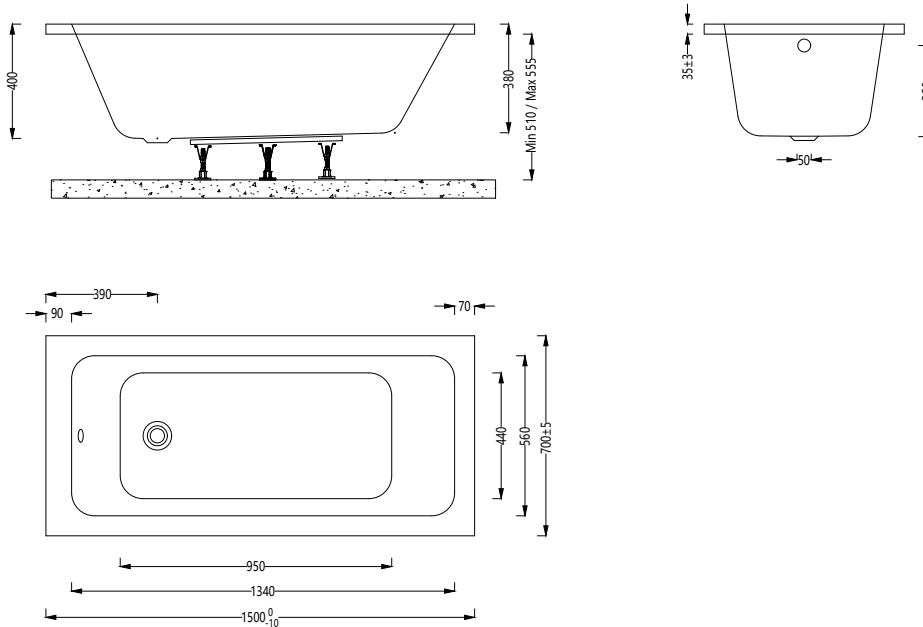

Nowton Instinct Premiercast Single Ended Bath INSNOW003

Specification

Finish	White
Dimensions	510-555(h) x 1500(w) x 700(d) mm
Weight	21.5kg
Bath Type	Standard single ended
Tapholes	Can be drilled
Water Capacity	165 Litres
Legs Supplied	Yes
Leg Fixing Type	Bars with 5 adjustable feet
Legs Adjustable	Yes
Bath Surface Material	Acrylic
Bath Surface Material Thickness	5mm
Waste Supplied	No
Overflow Supplied	No
Overflow Height	320mm
Encapsulated Base Board	Yes
Base Board Material	Timber
Material Used to Cover Base Board	7 layers of resin and fiberglass bonding