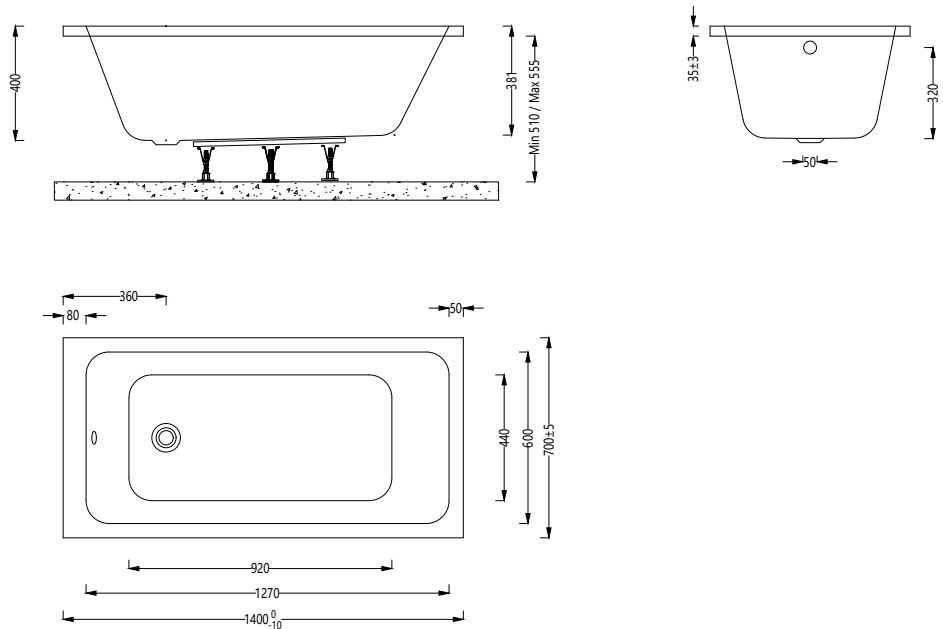

Nowton Instinct Premiercast Single Ended Bath INSNOW002

Specification

Finish	White
Dimensions	510-555(h) x 1400(w) x 700(d) mm
Weight	20.5kg
Bath Type	Standard single ended
Tapholes	Can be drilled
Water Capacity	154 Litres
Legs Supplied	Yes
Leg Fixing Type	Bars with 5 adjustable feet
Legs Adjustable	Yes
Bath Surface Material	Acrylic
Bath Surface Material Thickness	5mm
Waste Supplied	No
Overflow Supplied	No
Overflow Height	320mm
Encapsulated Base Board	Yes
Base Board Material	Timber
Material Used to Cover Base Board	7 layers of resin and fiberglass bonding