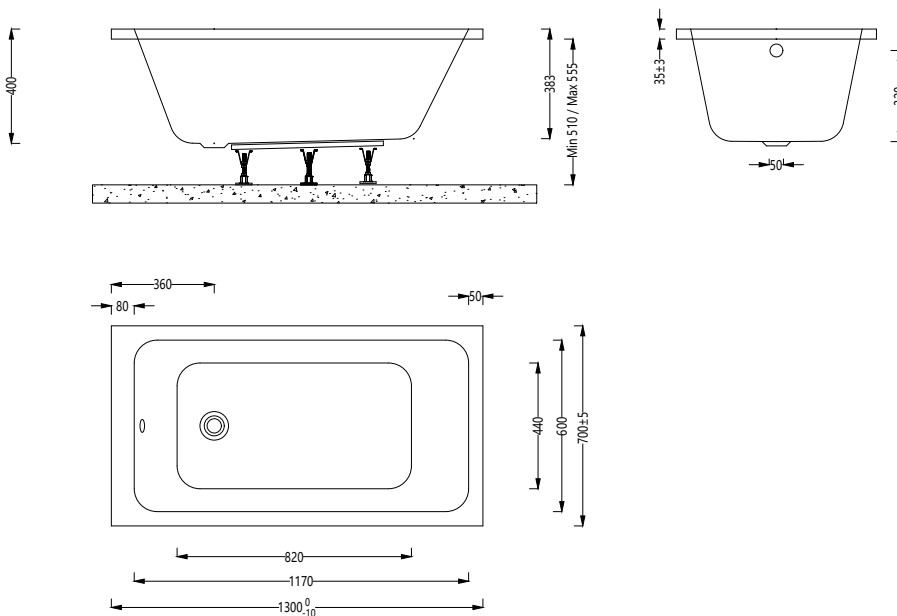

Nowton Instinct Premiercast Single Ended Bath INSNOW001

Specification

Finish	White
Dimensions	510-555(h) x 1300(w) x 700(d) mm
Weight	19kg
Bath Type	Standard single ended
Tapholes	Can be drilled
Water Capacity	140 Litres
Legs Supplied	Yes
Leg Fixing Type	Bars with 5 adjustable feet
Legs Adjustable	Yes
Bath Surface Material	Acrylic
Bath Surface Material Thickness	5mm
Waste Supplied	No
Overflow Supplied	No
Overflow Height	320mm
Encapsulated Base Board	Yes
Base Board Material	Timber
Material Used to Cover Base Board	7 layers of resin and fiberglass bonding