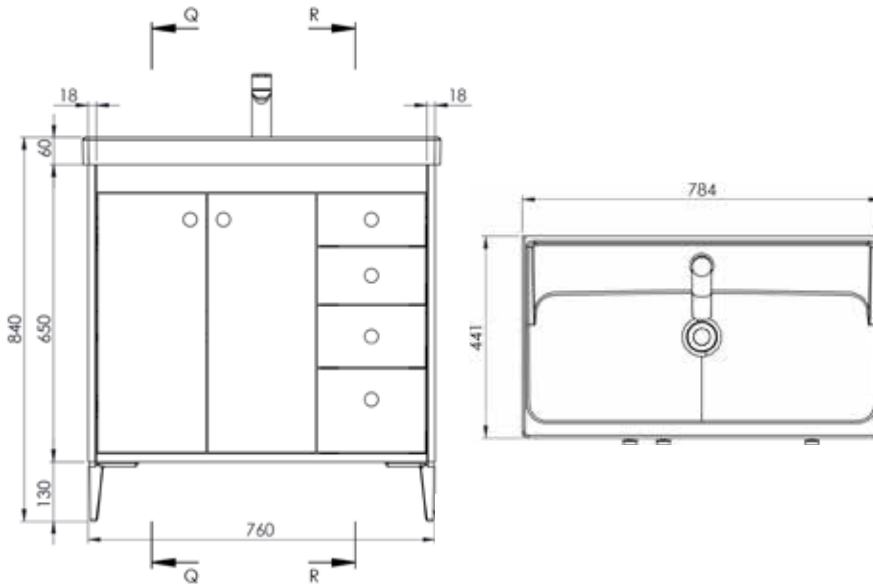

Nostell 800mm Floor Standing Two Door Four Drawer Basin Unit INSTNOFS80BK

Specification

Finish	Matt Black
Dimensions	840(h) x 760(w) x 441 (d) mm
Weight	37.5kg
Carcass Thickness	18mm
Carcass Material	MDF / MFC
Carcass Finish	Painted
Internal Cabinet Colour	Dark grey
Plumbing Void	50mm
Cabinet Fixing Type	Adjustable wall hangers
Door / Drawer Finish	Painted
Door / Frontal Material	MDF
Number of Doors	Two
Number of Drawers	Four
Number of Internal Shelves	One (Adjustable)
Door Handing	-
Hinge / Runner Type	Soft close
Handle / Knob	Not supplied (sold separately)
Handle Centres	-
Leg Set	Not supplied (sold separately)
Pre-Drilled / Marked for handles	Pilot hole