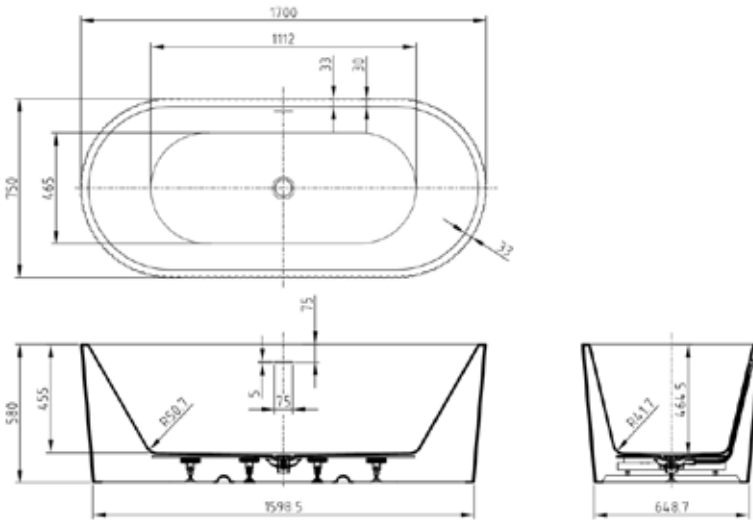

### Nostell 1700 x 750mm Freestanding Bath INST901602

#### Specification

Finish	White
Dimensions	580(h) x 1700(w) x 750(d) mm
Weight	35kg
Bath Type	Freestanding bath
Tapholes	Cannot be drilled
Water Capacity	255 Litres
Legs Supplied	Yes
Leg Fixing Type	Pre-fitted
Legs Adjustable	Yes
Bath Surface Material	Acrylic
Bath Surface Material Thickness	3.5mm
Waste Supplied	Yes
Overflow Supplied	Yes
Overflow Height	386mm
Encapsulated Base Board	Yes
Base Board Material	MDF
Material Used to Cover Base Board	Fiberglass