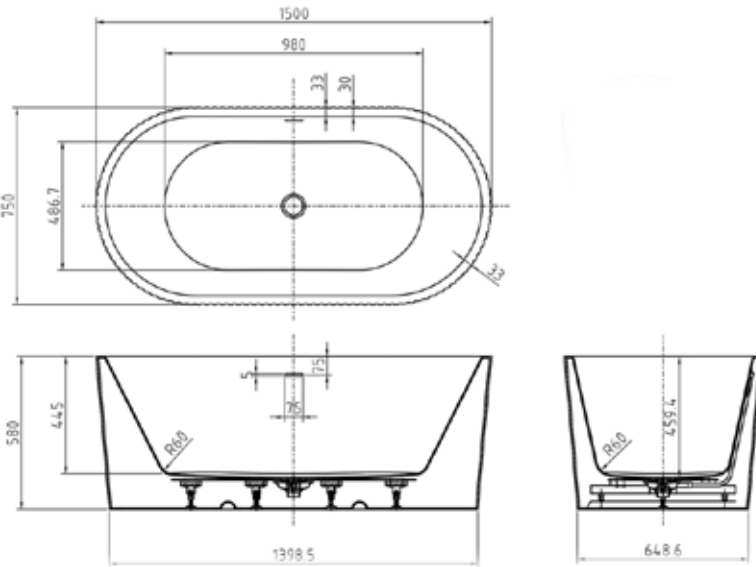

Nostell 1500 x 750mm Freestanding Bath INST901600

Specification

Finish	White
Dimensions	580(h) x 1500(w) x 750(d) mm
Weight	35kg
Bath Type	Freestanding bath
Tapholes	Cannot be drilled
Water Capacity	222 Litres
Legs Supplied	Yes
Leg Fixing Type	Pre-fitted
Legs Adjustable	Yes
Bath Surface Material	Acrylic
Bath Surface Material Thickness	3.5mm
Waste Supplied	Yes
Overflow Supplied	Yes
Overflow Height	384mm
Encapsulated Base Board	Yes
Base Board Material	MDF
Material Used to Cover Base Board	Fiberglass