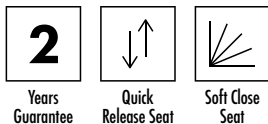

Key Features + Benefits

2 Years Guarantee   Quick Release Seat   Soft Close Seat

Certifications + Approvals

Roper Rhodes

Brassmill Lane Trading Estate, Bath, BA1 3JF. Technical Support – Tel: 01225 303 900 Email: sales@roperrhodes.co.uk

All information on the data sheet is correct at the time of publication. All measurements are approximate and subject to standard tolerances.