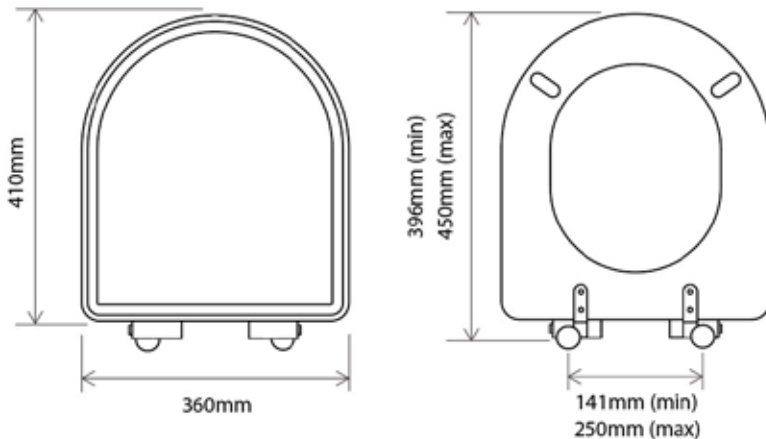

#### Specification

Seat Finish	White
Hinge Finish	Brushed Brass
Dimensions	50(h) x 360(w) x 410(d) mm
Weight	3.75kg
Seat Hinge Material	Zinc Alloy
Antibacterial Protection	No
Seat Type	Standard
UV Protection	No
Max Load Test	150kg
Seat Material	MDF