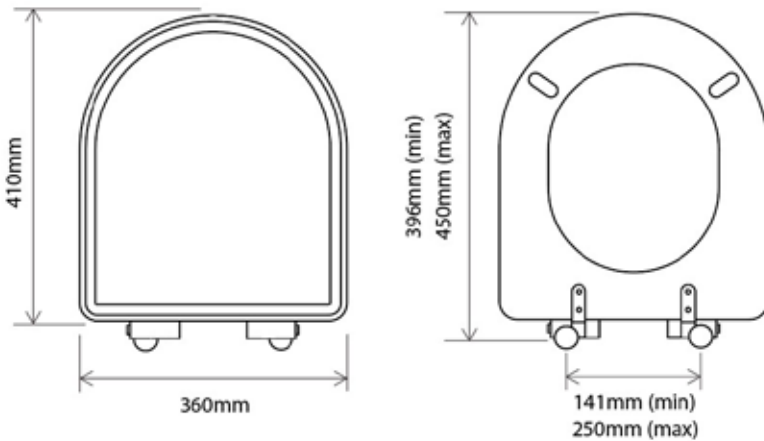

Nostell Wooden, Quick Release, Soft Close, Seat + Cover (Chrome Hinge) INST02072

Specification

Seat Finish	White
Hinge Finish	Chrome
Dimensions	50(h) x 360(w) x 410(d) mm
Weight	3.75kg
Seat Hinge Material	Zinc Alloy
Antibacterial Protection	No
Seat Type	Standard
UV Protection	No
Max Load Test	150kg
Seat Material	MDF