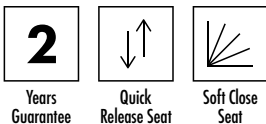

Key Features + Benefits

2 Years Guarantee   Quick Release Seat   Soft Close Seat

Certifications + Approvals

Roper Rhodes

Brassmill Lane Trading Estate, Bath, BA1 3JF. Technical Support – Tel: 01225 303 900 Email: sales@roperrhodes.co.uk

All information on the data sheet is correct at the time of publication. All measurements are approximate and subject to standard tolerances.