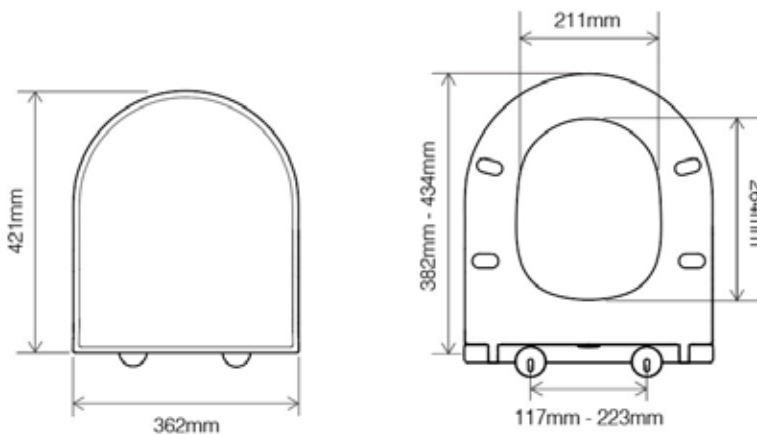

Nostell Quick Release, Soft Close, Seat + Cover INST02071

Specification

Finish	White
Dimensions	39(h) x 362(w) x 421(d) mm
Weight	2kg
Seat Hinge Material	Stainless Steel
Antibacterial Protection	No
Seat Type	Slim
UV Protection	-
Max Load Test	150kg
Seat Material	Thermoset