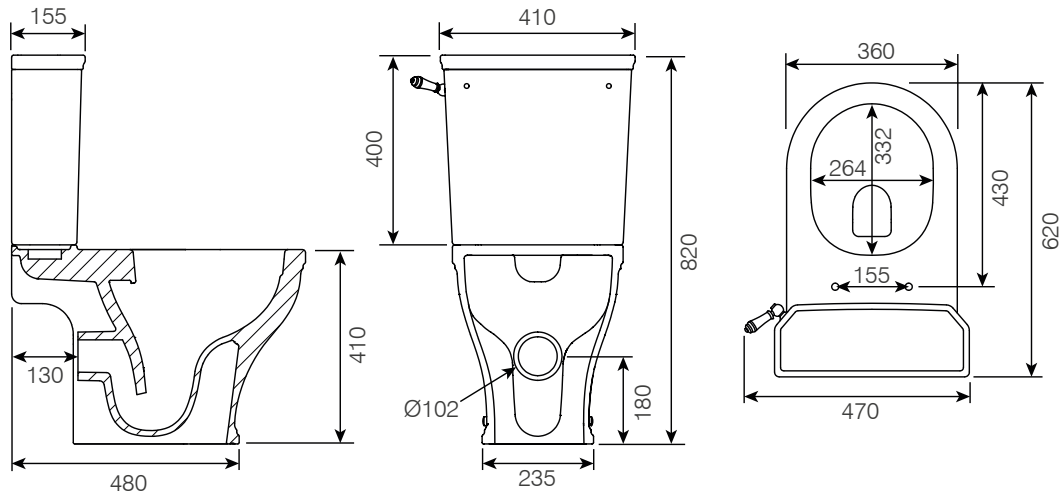

Nostell Standard Height Short Projection Rimless Open Back Close Coupled WC Suite INST02021, INST02069, INST02071

Cistern Specification

Close Coupled Cistern + Chrome Handle
(INST02069)

Finish	White
Dimensions	480(h) x 362(w) x 450(d) mm
Weight	11.5kg
Cistern Fitting Manufacturer	R&T
Lever	Lever
Lever Position	Right hand
Inlet Position (When looking at WC)	Bottom right

Pan Specification

Standard Height Short Projection Rimless Open Back
Close Coupled Pan
(INST02021)

Finish	White
Dimensions	420(h) x 360(w) x 620(d) mm
Weight	23.3kg
Fixing Supplied	Yes
Fixing Exposed or Concealed	Concealed

Nostell Standard Height Short Projection Rimless Open Back Close Coupled WC Suite INST02021, INST02069, INST02071

Pan (INST02021) + Cistern (INST02069)

Extra Dimensions

Front to Back Footprint – 480mm
Left to Right Footprint – 235mm
Bowl Front to Back – 332mm
Bowl Left to Right – 264mm

Pan Height – 410mm
Pan Overall Front to Back – 620mm
Centre Waste Outlet to Floor – 180mm

Seat (INST02071)

Extra Dimensions

Seat/Lid Front to Back – 421mm
Seat/Lid Left to Right – 362mm
Ring Hole Front to Back – 264mm
Ring Hole Left to Right – 211mm
Seat Overall Thickness – 39mm
Width of Back of Seat – 362mm