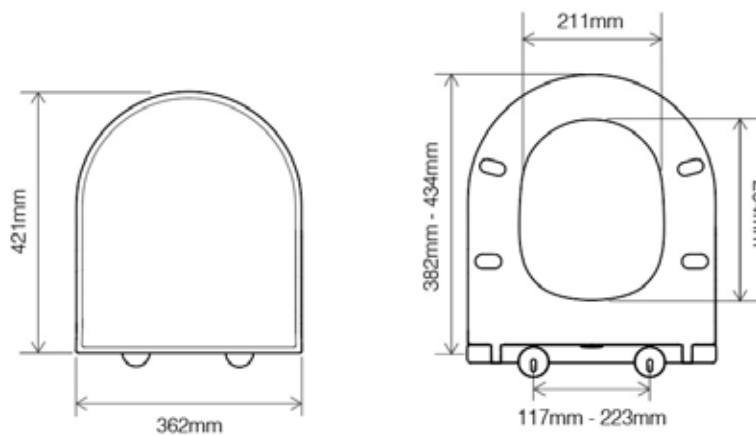

Nostell Standard Height Short Projection Rimless Open Back Close Coupled WC Suite INST02021, INST02069, INST02071

Cistern Specification

Close Coupled Cistern + Chrome Handle
(INST02069)

Finish	White
Dimensions	480(h) x 362(w) x 450(d) mm
Weight	11.5kg
Cistern Fitting Manufacturer	R&T
Lever	Lever
Lever Position	Right hand
Inlet Position (When looking at WC)	Bottom right

Pan Specification

Standard Height Short Projection Rimless Open Back
Close Coupled Pan
(INST02021)

Finish	White
Dimensions	420(h) x 360(w) x 620(d) mm
Weight	23.3kg
Fixing Supplied	Yes
Fixing Exposed or Concealed	Concealed

Nostell Standard Height Short Projection Rimless Open Back Close Coupled WC Suite INST02021, INST02069, INST02071

Pan (INST02021) + Cistern (INST02069)

Extra Dimensions

Front to Back Footprint – 480mm
Left to Right Footprint – 235mm
Bowl Front to Back – 332mm
Bowl Left to Right – 264mm

Pan Height – 410mm
Pan Overall Front to Back – 620mm
Centre Waste Outlet to Floor – 180mm

Seat (INST02071)

Extra Dimensions

Seat/Lid Front to Back – 421mm
Seat/Lid Left to Right – 362mm
Ring Hole Front to Back – 264mm
Ring Hole Left to Right – 211mm
Seat Overall Thickness – 39mm
Width of Back of Seat – 362mm