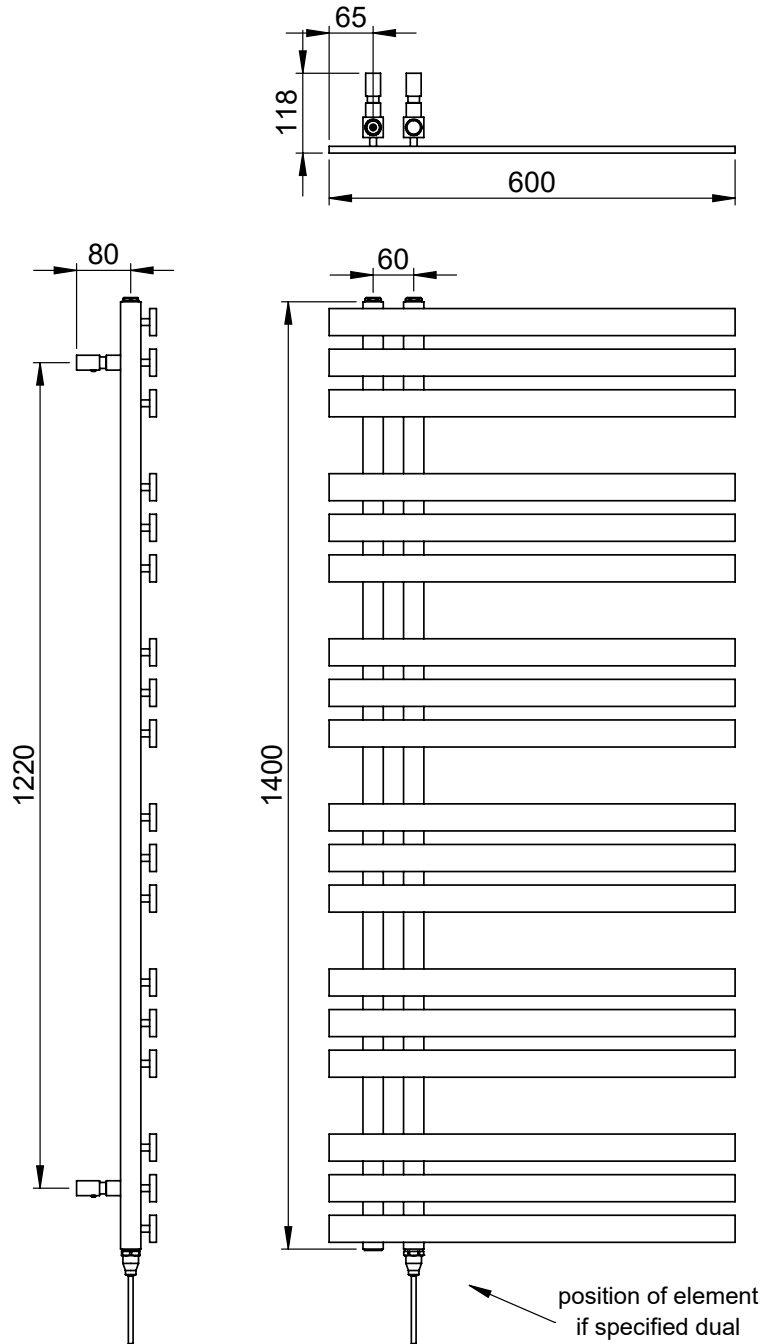

#### Specification

Finish	Matt Black
Dimensions	1400(h) x 600(w) x 118(d) mm
Weight	19kg
BTU Output/Hr	1859
Watts @ $\Delta$ T50°C	545
Bars	3-3-3-3-3-3
Pipe Centres	60mm
Electric Element Wattage	-
Face to Face Connections	-
Radiator Columns	-
Material	Mild Steel

All heat outputs are shown at 50°C  $\Delta$ t in compliance with BSEN442. Watts and Btu's apply to Heating and Dual Fuel only.

### Muse 1400 x 600mm Towel Rail (Heating Only) MU1400600MB

\*Dual energy models require a conversion-tee, consult relevant drawing for details.

**Vogue (UK) Ltd**  
Strawberry Lane, Willenhall, West Midlands, WV13 3RS. Technical Support – Tel: +44(0) 1902 387000 Email: sales@vogueuk.co.uk