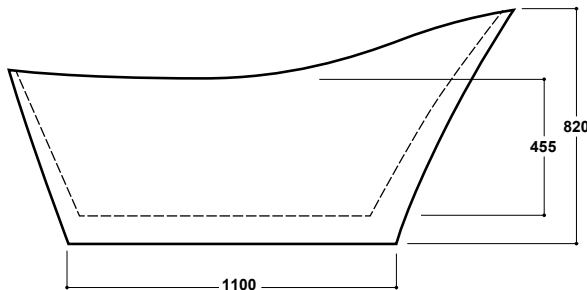

### Marholm 1700 x 720mm Freestanding Bath INST901405

#### Specification

Finish	White
Dimensions	820(h) x 1700(w) x 720(d) mm
Weight	40kg
Bath Type	Freestanding bath
Tapholes	Cannot be drilled
Water Capacity	240 Litres
Legs Supplied	Yes
Leg Fixing Type	Pre-fitted
Legs Adjustable	Yes
Bath Surface Material	Acrylic
Bath Surface Material Thickness	3.5mm
Waste Supplied	Yes
Overflow Supplied	Yes
Overflow Height	395mm
Encapsulated Base Board	Yes
Base Board Material	MDF
Material Used to Cover Base Board	Fiberglass