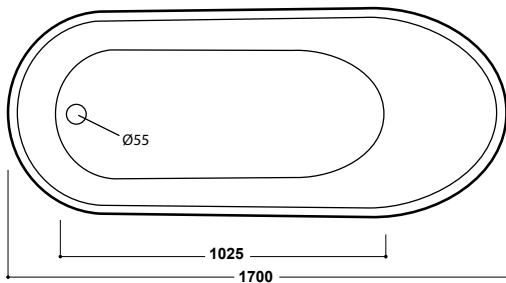

### Marholm 1700 x 720mm Freestanding Bath INST901405

#### Specification

Finish	White
Dimensions	820(h) x 1700(w) x 720(d) mm
Weight	40kg
Bath Type	Freestanding bath
Tapholes	Cannot be drilled
Water Capacity	240 Litres
Legs Supplied	Yes
Leg Fixing Type	Pre-fitted
Legs Adjustable	Yes
Bath Surface Material	Acrylic
Bath Surface Material Thickness	3.5mm
Waste Supplied	Yes
Overflow Supplied	Yes
Overflow Height	395mm
Encapsulated Base Board	Yes
Base Board Material	MDF
Material Used to Cover Base Board	Fiberglass