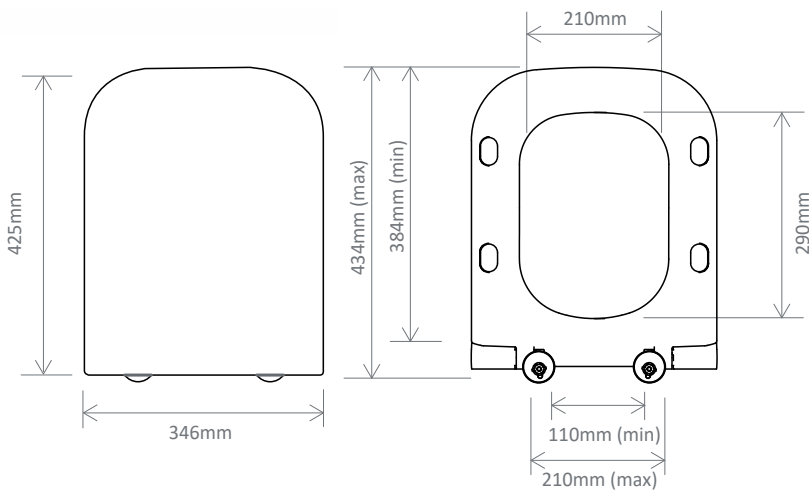

Seat (INSTMA003S)

Spares

Floor Fixing Kit SP14211

Roper Rhodes

Brassmill Lane Trading Estate, Bath, BA1 3JF. Technical Support – Tel: 01225 303 900 Email: sales@roperrhodes.co.uk

All information on the data sheet is correct at the time of publication. All measurements are approximate and subject to standard tolerances.