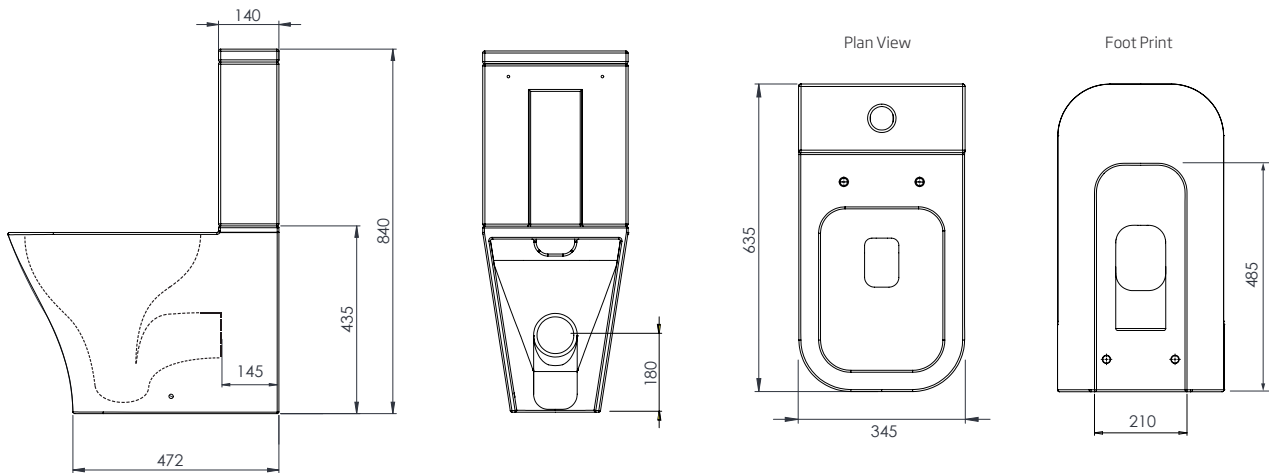

Malham Standard Height Rimless Closed Back Close Coupled WC Suite INSTMA001C, INSTMA002, INSTMA003S

Cistern Specification

Close Coupled 6 / 4 Ltr Dual Flush Cistern (INSTMA002)

Finish	White
Dimensions	400(h) x 368(w) x 152(d) mm
Weight	13kg
Cistern Fitting Manufacturer	R&T
Lever	Push button
Lever Position	Cistern lid
Inlet Position (When looking at WC)	Bottom right

Pan Specification

Standard Height Rimless Closed Back Close Coupled Pan (INSTMA001C)

Finish	White
Dimensions	420(h) x 340(w) x 635(d) mm
Weight	35kg
Fixing Supplied	Yes
Fixing Exposed or Concealed	Concealed

Certifications + Approvals

Technical Data Sheet | Sanitaryware

www.instinctproducts.co.uk

Malham Standard Height Rimless Closed Back Close Coupled WC Suite INSTMA001C, INSTMA002, INSTMA003S

Pan (INSTMA001C) + Cistern (INSTMA002)

Malham Standard Height Rimless Closed Back Close Coupled WC Suite INSTMA001C, INSTMA002, INSTMA003S

FAQs

Q – Where is the inlet valve?

A – Bottom inlet, back right of the pan.

Q – What is the flush volume?