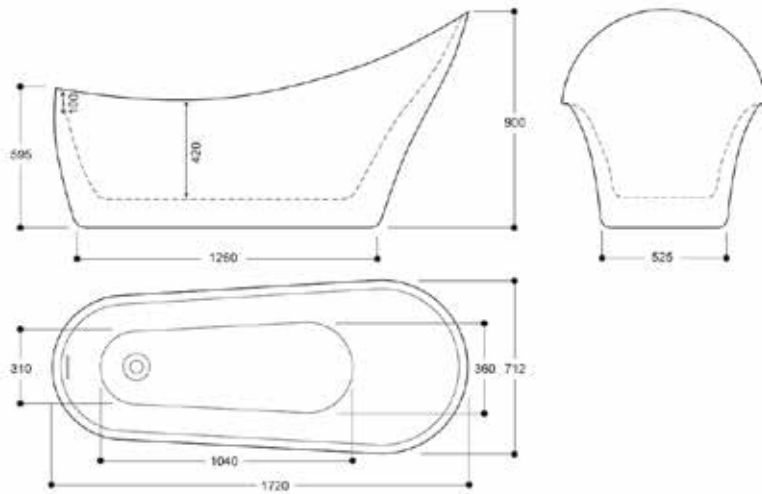

Malham 1720 x 712mm Freestanding Bath INSTEA106SV

Specification

Finish	Silver Effect
Dimensions	595-900(h) x 1720(w) x 712(d) mm
Weight	40kg
Bath Type	Freestanding bath
Tapholes	Cannot be drilled
Water Capacity	234 Litres
Legs Supplied	Yes
Leg Fixing Type	Pre-fitted
Legs Adjustable	Yes
Bath Surface Material	Acrylic
Bath Surface Material Thickness	3.5mm
Waste Supplied	Yes
Overflow Supplied	No
Overflow Height	364mm
Encapsulated Base Board	Yes
Base Board Material	MDF
Material Used to Cover Base Board	Fiberglass