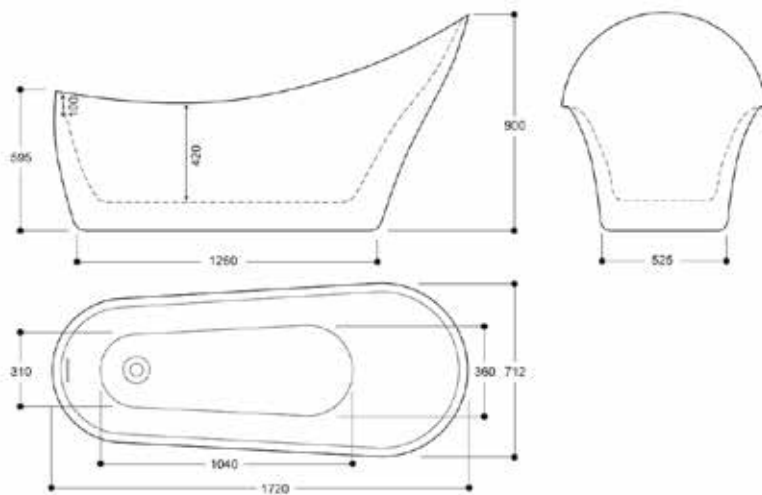

Malham 1720 x 712mm Freestanding Bath INSTE106GO

Specification

Finish	Gold Effect
Dimensions	595-900(h) x 1720(w) x 712(d) mm
Weight	40kg
Bath Type	Freestanding bath
Tapholes	Cannot be drilled
Water Capacity	234 Litres
Legs Supplied	Yes
Leg Fixing Type	Pre-fitted
Legs Adjustable	Yes
Bath Surface Material	Acrylic
Bath Surface Material Thickness	3.5mm
Waste Supplied	Yes
Overflow Supplied	No
Overflow Height	364mm
Encapsulated Base Board	Yes
Base Board Material	MDF
Material Used to Cover Base Board	Fiberglass